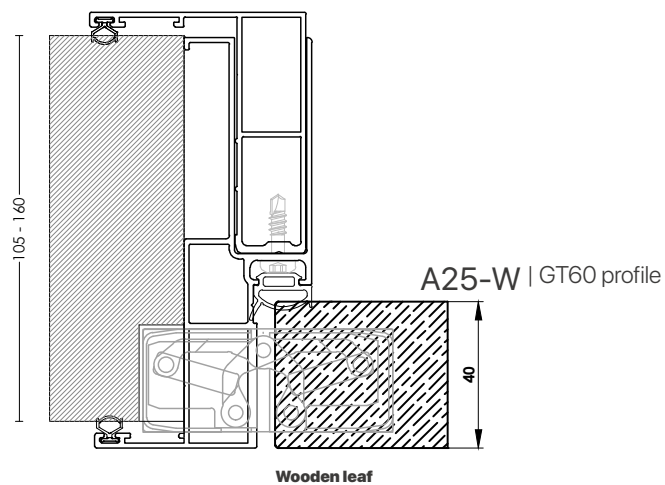

NEW

FULL FRAME DOOR SERIES

A25

DOORS

A25 Door
GT14 frame

A25 Door
GT24 frame

A25-W Door
Wooden leaf

A25 6 mm GLASS THICKNESS

A25 8-12 mm GLASS THICKNESS

A25-W WOODEN LEAF