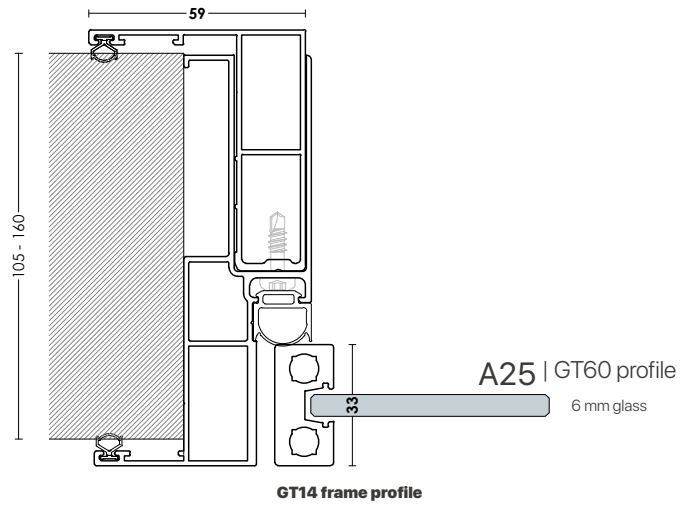

NEW

FULL FRAME DOOR SERIES

A25

DOORS

A25 Door
GT14 frame

A25 Door
GT24 frame

A25-W Door
Wooden leaf

A25 6 mm GLASS THICKNESS

A25 8-12 mm GLASS THICKNESS

A25-W WOODEN LEAF