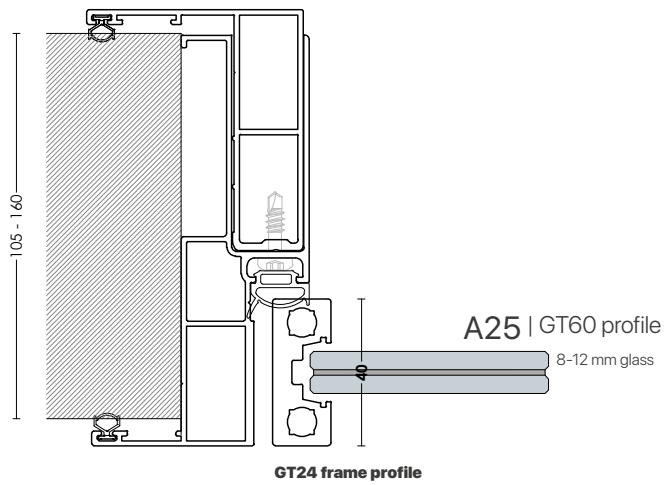

NEW

FULL FRAME DOOR SERIES

A25

DOORS

A25 Door
GT14 frame

A25 Door
GT24 frame

A25-W Door
Wooden leaf

A25 6 mm GLASS THICKNESS

A25 8-12 mm GLASS THICKNESS

A25-W WOODEN LEAF