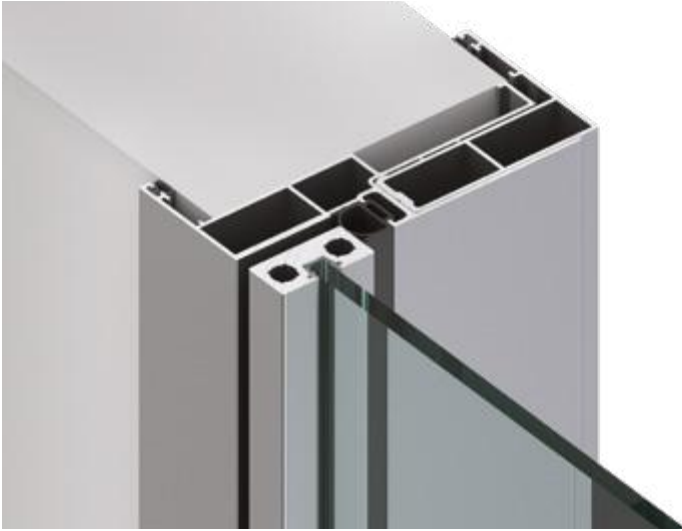

NEW

FULL FRAME DOOR SERIES

A25

DOORS

A25 Door
GT14 frame

A25 Door
GT24 frame

A25-W Door
Wooden leaf

A25 6 mm GLASS THICKNESS

A25 8-12 mm GLASS THICKNESS

A25-W WOODEN LEAF