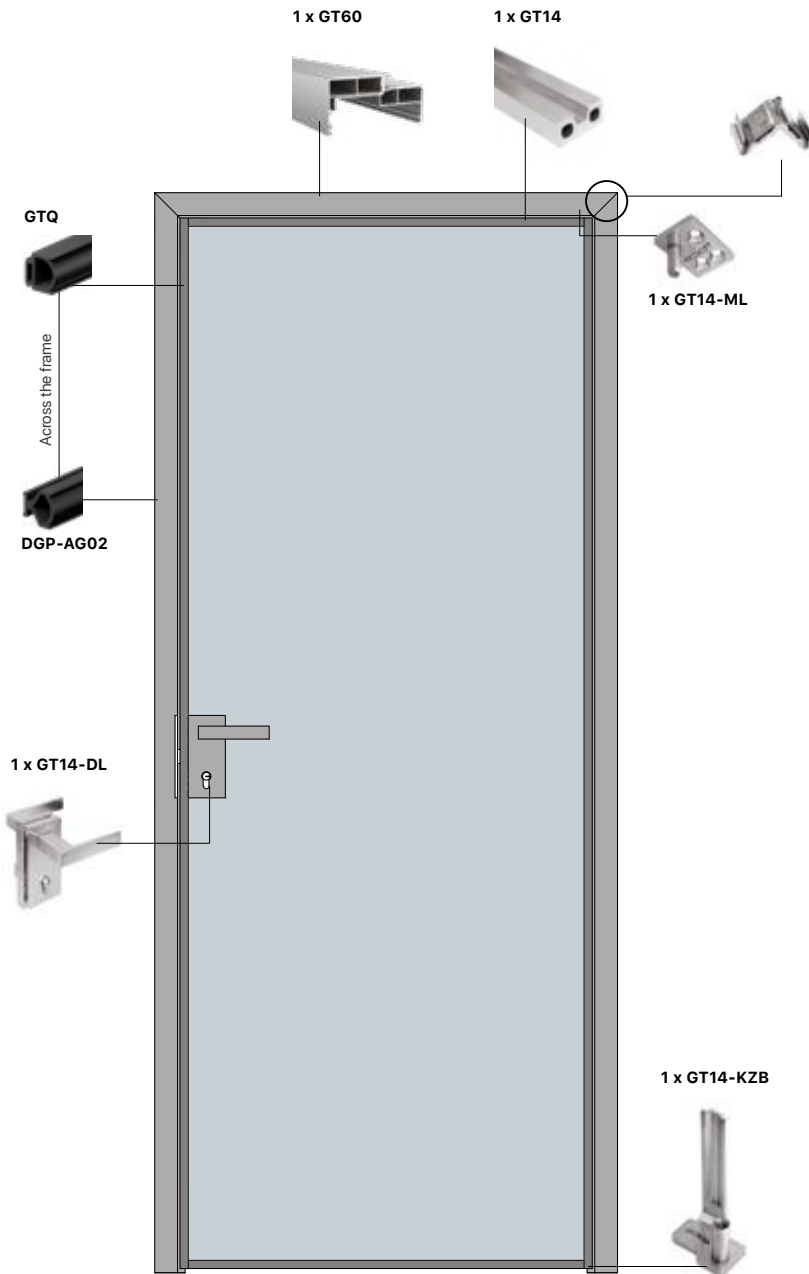

NEW

FULL FRAME DOOR SERIES

A25

DOORS

A25 Door
GT14 frame

A25 Door
GT24 frame

A25-W Door
Wooden leaf

A25 6 mm GLASS THICKNESS

A25 8-12 mm GLASS THICKNESS

A25-W WOODEN LEAF