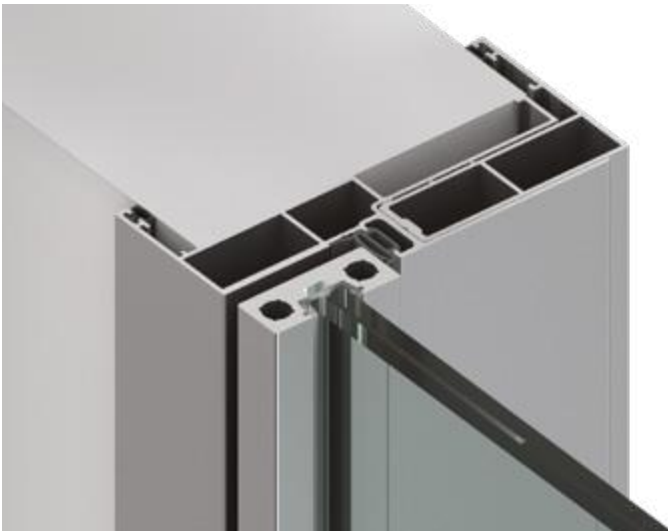

NEW

FULL FRAME DOOR SERIES

A25

DOORS

A25 Door
GT14 frame

A25 Door
GT24 frame

A25-W Door
Wooden leaf

A25 6 mm GLASS THICKNESS

A25 8-12 mm GLASS THICKNESS

A25-W WOODEN LEAF