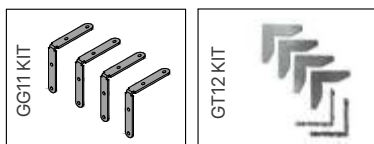

For GG11 Frame and GT12 Door required 2xGG11 KIT and 1xGT12 KIT

TYPOLOGIES