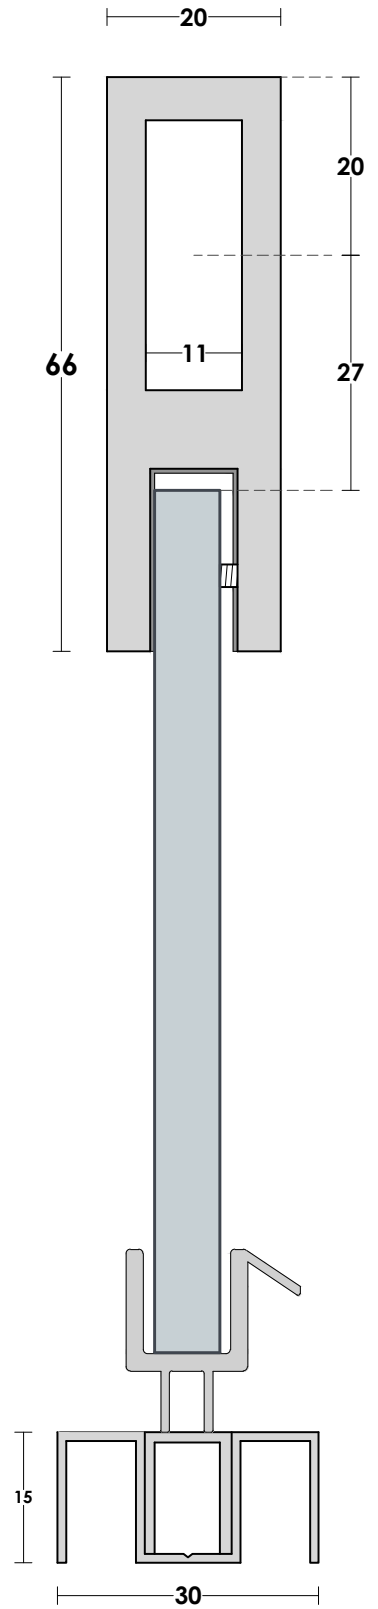

SHOWER CABIN SERIES | **BO**

SHOWER CABIN

B01 CABIN

•OPTIONAL **U** GG15,GG14, GG19 for **8mm** Glass Thickness | Alu - PVC
 GG03 for **10mm** Glass Thickness | PVC

OPTIONAL KNOBS ▶ 73, 76-79
 OPTIONAL HINGES ▶ 60-66

GLASS PREPARATION

TOP VIEW DETAIL

B02 CABIN

•OPTIONAL **U** GG15,GG14, GG19 for **8mm** Glass Thickness
GG03 for **10mm** Glass Thickness

Alu - PVC
PVC

OPTIONAL KNOBS ▶ 73, 76-79
OPTIONAL HINGES ▶ 60-66

GLASS PREPARATION

TOP VIEW DETAIL

B05 CABIN

•OPTIONAL **U** GG15,GG14, GG19 for **8mm** Glass Thickness
GG03 for **10mm** Glass Thickness

OPTIONAL KNOBS ▶ 73, 76-79
OPTIONAL HINGES ▶ 60-66

GLASS PREPARATION

TOP VIEW DETAIL

SHOWER CABIN

B09 CABIN

• OPTIONAL U GG15, GG14, GG19 for **8mm** Glass Thickness
GG03 for **10mm** Glass Thickness

OPTIONAL KNOBS ▶ 73, 76-79
OPTIONAL HINGES ▶ 60-66

GLASS PREPARATION

TOP VIEW DETAIL