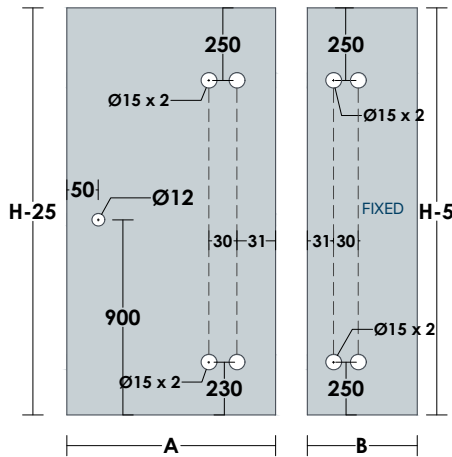

TOP VIEW DETAIL

B05 CABIN

•OPTIONAL **U** GG15,GG14, GG19 for **8mm** Glass Thickness
GG03 for **10mm** Glass Thickness

OPTIONAL KNOBS ▶ 73, 76-79
OPTIONAL HINGES ▶ 60-66

GLASS PREPARATION

TOP VIEW DETAIL

SHOWER CABIN

B09 CABIN

• OPTIONAL U GG15, GG14, GG19 for **8mm** Glass Thickness
GG03 for **10mm** Glass Thickness

OPTIONAL KNOBS ▶ 73, 76-79
OPTIONAL HINGES ▶ 60-66

GLASS PREPARATION

TOP VIEW DETAIL