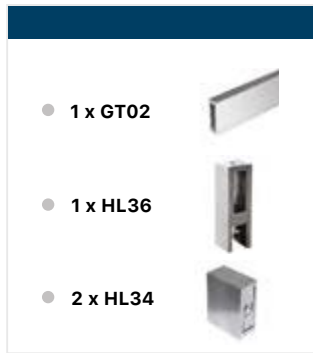

SHOWER CABIN SERIES | **BO**

SHOWER CABIN

B01 CABIN

•OPTIONAL **U** GG15,GG14, GG19 for **8mm** Glass Thickness | Alu - PVC
 GG03 for **10mm** Glass Thickness | PVC

OPTIONAL KNOBS ▶ 73, 76-79
 OPTIONAL HINGES ▶ 60-66

GLASS PREPARATION

TOP VIEW DETAIL

B02 CABIN

•OPTIONAL **U** GG15,GG14, GG19 for **8mm** Glass Thickness
GG03 for **10mm** Glass Thickness

Alu - PVC
PVC

OPTIONAL KNOBS ▶ 73, 76-79
OPTIONAL HINGES ▶ 60-66

GLASS PREPARATION

TOP VIEW DETAIL

B05 CABIN

•OPTIONAL **U** GG15,GG14, GG19 for **8mm** Glass Thickness
GG03 for **10mm** Glass Thickness

OPTIONAL KNOBS ▶ 73, 76-79
OPTIONAL HINGES ▶ 60-66

GLASS PREPARATION

TOP VIEW DETAIL

SHOWER CABIN