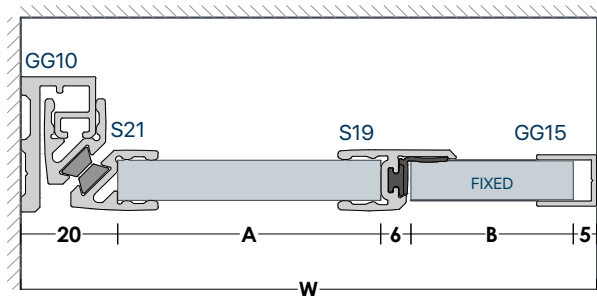

TOP VIEW DETAIL

B05 CABIN

•OPTIONAL **U** GG15,GG14, GG19 for **8mm** Glass Thickness
GG03 for **10mm** Glass Thickness

OPTIONAL KNOBS ▶ 73, 76-79
OPTIONAL HINGES ▶ 60-66

GLASS PREPARATION

TOP VIEW DETAIL

SHOWER CABIN

B09 CABIN

• OPTIONAL U GG15, GG14, GG19 for **8mm** Glass Thickness
GG03 for **10mm** Glass Thickness

OPTIONAL KNOBS ▶ 73, 76-79
OPTIONAL HINGES ▶ 60-66

GLASS PREPARATION

TOP VIEW DETAIL