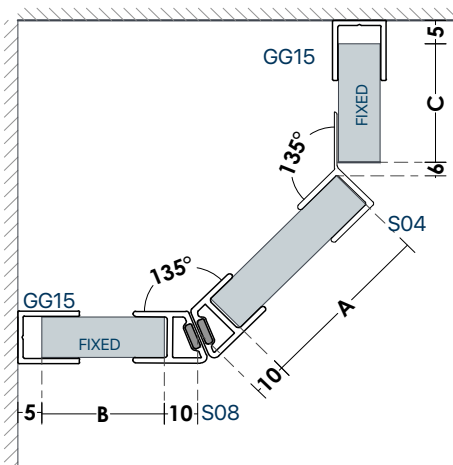

SHOWER CABIN SERIES | **BO**

SHOWER CABIN

B01 CABIN

•OPTIONAL **U** GG15,GG14, GG19 for **8mm** Glass Thickness | Alu - PVC
 GG03 for **10mm** Glass Thickness | PVC

OPTIONAL KNOBS ▶ 73, 76-79
 OPTIONAL HINGES ▶ 60-66

GLASS PREPARATION

TOP VIEW DETAIL

B02 CABIN

•OPTIONAL **U** GG15,GG14, GG19 for **8mm** Glass Thickness
GG03 for **10mm** Glass Thickness

Alu - PVC
PVC

OPTIONAL KNOBS ▶ 73, 76-79
OPTIONAL HINGES ▶ 60-66

GLASS PREPARATION

TOP VIEW DETAIL

B05 CABIN

•OPTIONAL **U** GG15,GG14, GG19 for **8mm** Glass Thickness
GG03 for **10mm** Glass Thickness

OPTIONAL KNOBS ▶ 73, 76-79
OPTIONAL HINGES ▶ 60-66

GLASS PREPARATION

TOP VIEW DETAIL

SHOWER CABIN