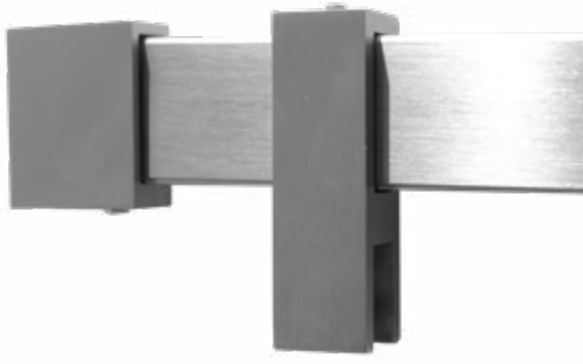

SHOWER CABIN SERIES | **BO**

SHOWER CABIN

B01 CABIN

•OPTIONAL **U** GG15,GG14, GG19 for **8mm** Glass Thickness | Alu - PVC
 GG03 for **10mm** Glass Thickness | PVC

OPTIONAL KNOBS ▶ 73, 76-79
 OPTIONAL HINGES ▶ 60-66

GLASS PREPARATION

TOP VIEW DETAIL

B02 CABIN

•OPTIONAL **U** GG15,GG14, GG19 for **8mm** Glass Thickness
GG03 for **10mm** Glass Thickness

Alu - PVC
PVC

OPTIONAL KNOBS ▶ 73, 76-79
OPTIONAL HINGES ▶ 60-66

GLASS PREPARATION