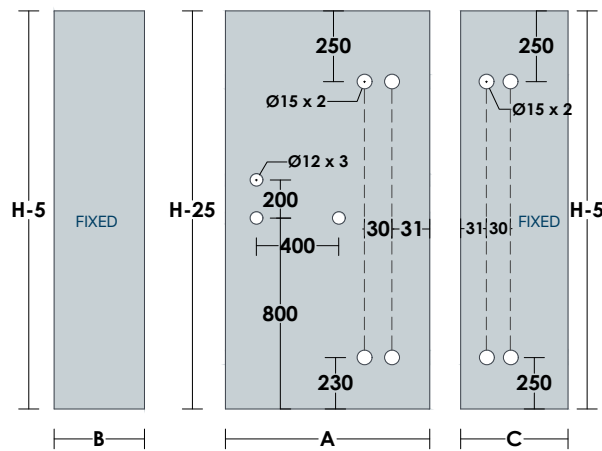

SHOWER CABIN SERIES | **BO**

SHOWER CABIN

B01 CABIN

•OPTIONAL **U** GG15,GG14, GG19 for **8mm** Glass Thickness | Alu - PVC
 GG03 for **10mm** Glass Thickness | PVC

OPTIONAL KNOBS ▶ 73, 76-79
 OPTIONAL HINGES ▶ 60-66

GLASS PREPARATION

TOP VIEW DETAIL

B02 CABIN

•OPTIONAL **U** GG15,GG14, GG19 for **8mm** Glass Thickness
GG03 for **10mm** Glass Thickness

Alu - PVC
PVC

OPTIONAL KNOBS ▶ 73, 76-79
OPTIONAL HINGES ▶ 60-66

GLASS PREPARATION

TOP VIEW DETAIL

B05 CABIN

•OPTIONAL **U** GG15,GG14, GG19 for **8mm** Glass Thickness
GG03 for **10mm** Glass Thickness

OPTIONAL KNOBS ▶ 73, 76-79
OPTIONAL HINGES ▶ 60-66

GLASS PREPARATION

TOP VIEW DETAIL

SHOWER CABIN