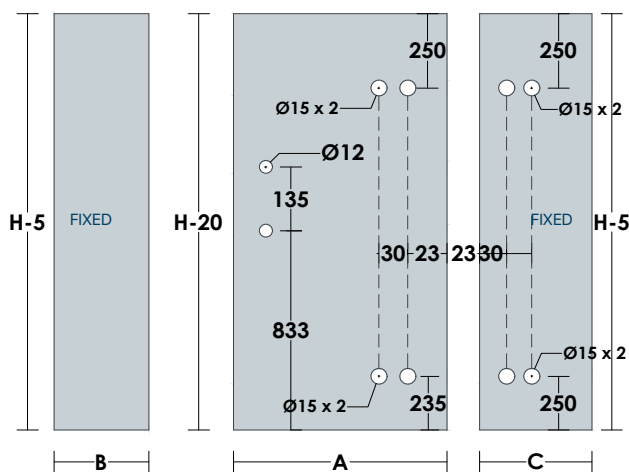

GLASS PREPARATION

TOP VIEW DETAIL

B02 CABIN

•OPTIONAL **U** GG15,GG14, GG19 for **8mm** Glass Thickness
GG03 for **10mm** Glass Thickness

Alu - PVC
PVC

OPTIONAL KNOBS ▶ 73, 76-79
OPTIONAL HINGES ▶ 60-66

GLASS PREPARATION

TOP VIEW DETAIL

B05 CABIN

•OPTIONAL **U** GG15,GG14, GG19 for **8mm** Glass Thickness
GG03 for **10mm** Glass Thickness

OPTIONAL KNOBS ▶ 73, 76-79
OPTIONAL HINGES ▶ 60-66

GLASS PREPARATION

TOP VIEW DETAIL

SHOWER CABIN