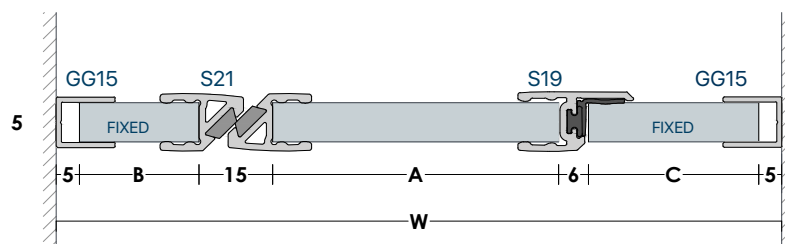

SHOWER CABIN SERIES | **BO**

SHOWER CABIN

B01 CABIN

•OPTIONAL **U** GG15,GG14, GG19 for **8mm** Glass Thickness | Alu - PVC
 GG03 for **10mm** Glass Thickness | PVC

OPTIONAL KNOBS ▶ 73, 76-79
 OPTIONAL HINGES ▶ 60-66

GLASS PREPARATION

TOP VIEW DETAIL

B02 CABIN

•OPTIONAL **U** GG15,GG14, GG19 for **8mm** Glass Thickness
GG03 for **10mm** Glass Thickness

Alu - PVC
PVC

OPTIONAL KNOBS ▶ 73, 76-79
OPTIONAL HINGES ▶ 60-66

GLASS PREPARATION

TOP VIEW DETAIL

B05 CABIN

•OPTIONAL **U** GG15,GG14, GG19 for **8mm** Glass Thickness
GG03 for **10mm** Glass Thickness

OPTIONAL KNOBS ▶ 73, 76-79
OPTIONAL HINGES ▶ 60-66

GLASS PREPARATION

TOP VIEW DETAIL

SHOWER CABIN