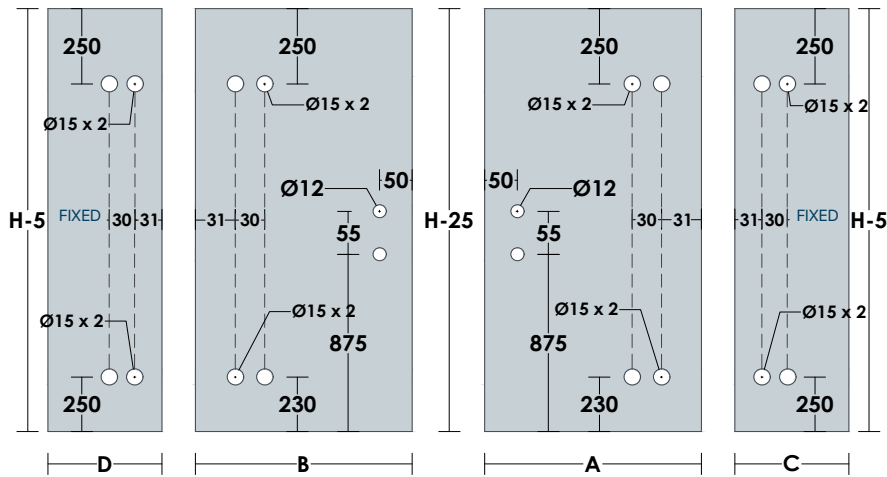

GLASS PREPARATION

TOP VIEW DETAIL