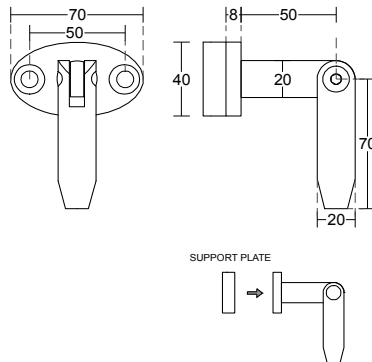

TYPOLOGIES

System	Rod size	Glass Width [W]	Height [H]
E 1001	1000mm	800mm	910mm
E 1002	1000mm	900mm	810mm
E 1003	1000mm	1000mm	690mm
E 1251	1250mm	1150mm	890mm
E 1252	1250mm	1250mm	750mm
E 1253	1250mm	1350mm	550mm
E 1501	1500mm	1400mm	960mm
E 1502	1500mm	1500mm	800mm
E 1503	1500mm	1600mm	590mm

PCA-HL30
Wall - Glass Fitting
 10,76-21,52 | Glass Thickness
 80 kg | Weight
 Stainless Steel 304 | Material
 Satin | Finish

PCA-HL31
Glass - Rod Fitting
 10,76-21,52 | Glass Thickness
 80 kg | Weight
 Stainless Steel 304 | Material
 Satin | Finish

PCA-HL32
Wall - Rod Fitting
 10,76-21,52 | Glass Thickness
 80 kg | Weight
 Stainless Steel 304 | Material
 Satin | Finish

PCA-MP01
Support Plate
 80 kg | Weight
 Stainless Steel 304 | Material
 Satin | Finish

PCA-RD02
Canopy Rod
 80 kg | Weight
 Stainless Steel 304 | Material
 Satin | Finish