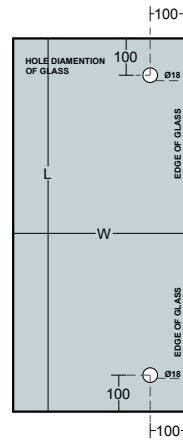

TYPOLOGIES

System	Rod size	Glass Width [W]	Height [H]
E 1001	1000mm	800mm	910mm
E 1002	1000mm	900mm	810mm
E 1003	1000mm	1000mm	690mm
E 1251	1250mm	1150mm	890mm
E 1252	1250mm	1250mm	750mm
E 1253	1250mm	1350mm	550mm
E 1501	1500mm	1400mm	960mm
E 1502	1500mm	1500mm	800mm
E 1503	1500mm	1600mm	590mm

PCA-HL30
Wall - Glass Fitting
 10,76-21,52 | Glass Thickness
 80 kg | Weight
 Stainless Steel 304 | Material
 Satin | Finish

PCA-HL31
Glass - Rod Fitting
 10,76-21,52 | Glass Thickness
 80 kg | Weight
 Stainless Steel 304 | Material
 Satin | Finish

PCA-HL32
Wall - Rod Fitting
 10,76-21,52 | Glass Thickness
 80 kg | Weight
 Stainless Steel 304 | Material
 Satin | Finish

PCA-MP01
Support Plate
 80 kg | Weight
 Stainless Steel 304 | Material
 Satin | Finish

PCA-RD02
Canopy Rod
 80 kg | Weight
 Stainless Steel 304 | Material
 Satin | Finish