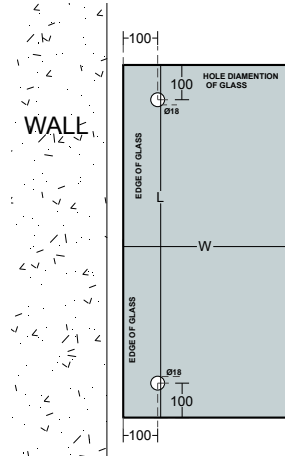

TYPOLOGIES

System	Rod size	Glass Width [W]	Height [H]
E 1001	1000mm	800mm	910mm
E 1002	1000mm	900mm	810mm
E 1003	1000mm	1000mm	690mm
E 1251	1250mm	1150mm	890mm
E 1252	1250mm	1250mm	750mm
E 1253	1250mm	1350mm	550mm
E 1501	1500mm	1400mm	960mm
E 1502	1500mm	1500mm	800mm
E 1503	1500mm	1600mm	590mm

PCA-HL30
Wall - Glass Fitting
 10,76-21,52 | Glass Thickness
 80 kg | Weight
 Stainless Steel 304 | Material
 Satin | Finish

PCA-HL31
Glass - Rod Fitting
 10,76-21,52 | Glass Thickness
 80 kg | Weight
 Stainless Steel 304 | Material
 Satin | Finish

PCA-HL32
Wall - Rod Fitting
 10,76-21,52 | Glass Thickness
 80 kg | Weight
 Stainless Steel 304 | Material
 Satin | Finish

PCA-MP01
Support Plate
 80 kg | Weight
 Stainless Steel 304 | Material
 Satin | Finish

PCA-RD02
Canopy Rod
 80 kg | Weight
 Stainless Steel 304 | Material
 Satin | Finish