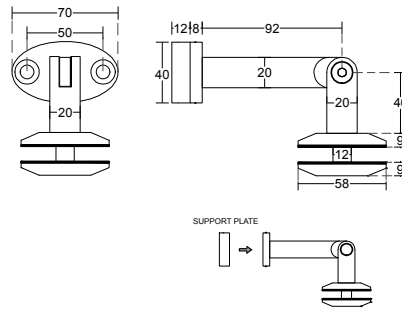

TYPOLOGIES

System	Rod size	Glass Width [W]	Height [H]
E 1001	1000mm	800mm	910mm
E 1002	1000mm	900mm	810mm
E 1003	1000mm	1000mm	690mm
E 1251	1250mm	1150mm	890mm
E 1252	1250mm	1250mm	750mm
E 1253	1250mm	1350mm	550mm
E 1501	1500mm	1400mm	960mm
E 1502	1500mm	1500mm	800mm
E 1503	1500mm	1600mm	590mm

PCA-HL30
Wall - Glass Fitting
 10,76-21,52 | Glass Thickness
 80 kg | Weight
 Stainless Steel 304 | Material
 Satin | Finish

PCA-HL31
Glass - Rod Fitting
 10,76-21,52 | Glass Thickness
 80 kg | Weight
 Stainless Steel 304 | Material
 Satin | Finish

PCA-HL32
Wall - Rod Fitting
 10,76-21,52 | Glass Thickness
 80 kg | Weight
 Stainless Steel 304 | Material
 Satin | Finish

PCA-MP01
Support Plate
 80 kg | Weight
 Stainless Steel 304 | Material
 Satin | Finish

PCA-RD02
Canopy Rod
 80 kg | Weight
 Stainless Steel 304 | Material
 Satin | Finish