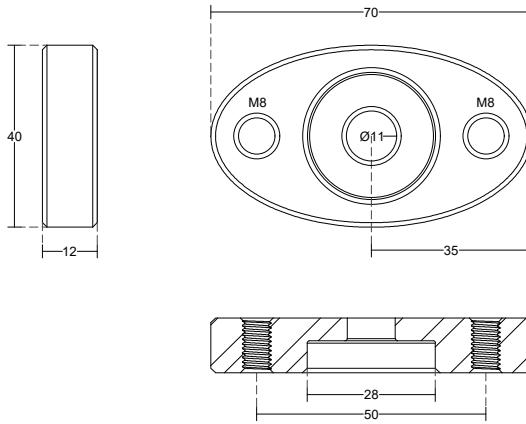

TYPOLOGIES

System	Rod size	Glass Width [W]	Height [H]
E 1001	1000mm	800mm	910mm
E 1002	1000mm	900mm	810mm
E 1003	1000mm	1000mm	690mm
E 1251	1250mm	1150mm	890mm
E 1252	1250mm	1250mm	750mm
E 1253	1250mm	1350mm	550mm
E 1501	1500mm	1400mm	960mm
E 1502	1500mm	1500mm	800mm
E 1503	1500mm	1600mm	590mm

PCA-HL30
Wall - Glass Fitting
 10,76-21,52 | Glass Thickness
 80 kg | Weight
 Stainless Steel 304 | Material
 Satin | Finish

PCA-HL31
Glass - Rod Fitting
 10,76-21,52 | Glass Thickness
 80 kg | Weight
 Stainless Steel 304 | Material
 Satin | Finish

PCA-HL32
Wall - Rod Fitting
 10,76-21,52 | Glass Thickness
 80 kg | Weight
 Stainless Steel 304 | Material
 Satin | Finish

PCA-MP01
Support Plate
 80 kg | Weight
 Stainless Steel 304 | Material
 Satin | Finish

PCA-RD02
Canopy Rod
 80 kg | Weight
 Stainless Steel 304 | Material
 Satin | Finish