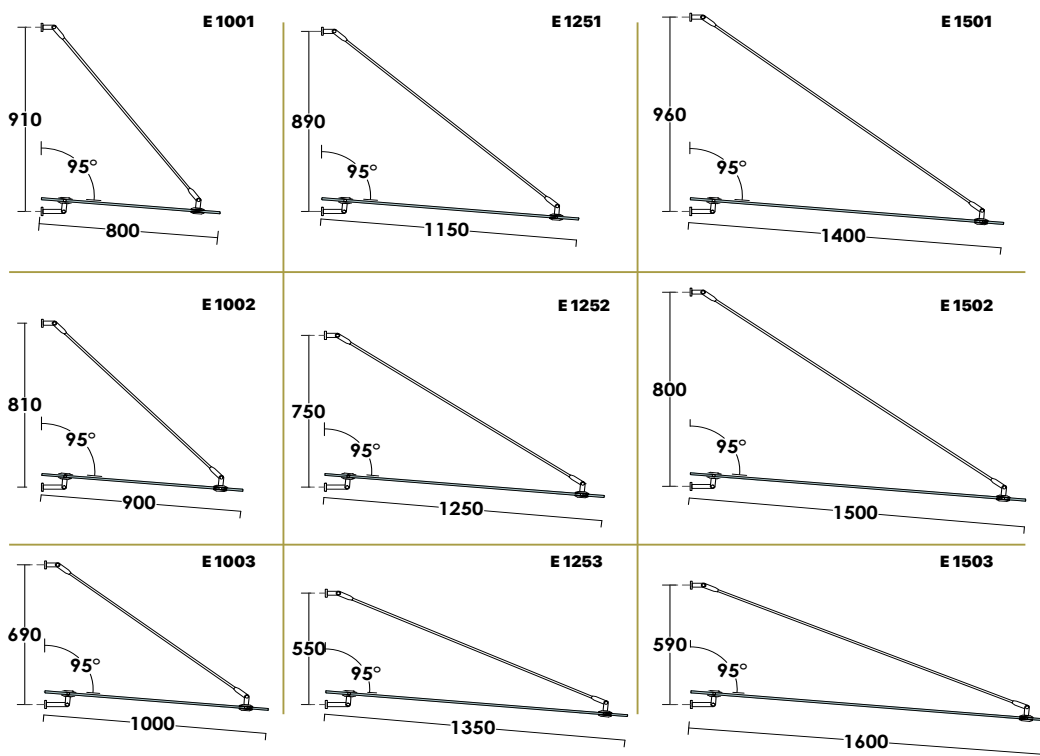

TYPOLOGIES

System	Rod size	Glass Width [W]	Height [H]
E 1001	1000mm	800mm	910mm
E 1002	1000mm	900mm	810mm
E 1003	1000mm	1000mm	690mm
E 1251	1250mm	1150mm	890mm
E 1252	1250mm	1250mm	750mm
E 1253	1250mm	1350mm	550mm
E 1501	1500mm	1400mm	960mm
E 1502	1500mm	1500mm	800mm
E 1503	1500mm	1600mm	590mm

PCA-HL30
Wall - Glass Fitting
 10,76-21,52 | Glass Thickness
 80 kg | Weight
 Stainless Steel 304 | Material
 Satin | Finish

PCA-HL31
Glass - Rod Fitting
 10,76-21,52 | Glass Thickness
 80 kg | Weight
 Stainless Steel 304 | Material
 Satin | Finish

PCA-HL32
Wall - Rod Fitting
 10,76-21,52 | Glass Thickness
 80 kg | Weight
 Stainless Steel 304 | Material
 Satin | Finish

PCA-MP01
Support Plate
 80 kg | Weight
 Stainless Steel 304 | Material
 Satin | Finish

PCA-RD02
Canopy Rod
 80 kg | Weight
 Stainless Steel 304 | Material
 Satin | Finish