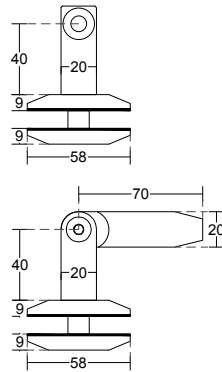

TYPOLOGIES

System	Rod size	Glass Width [W]	Height [H]
E 1001	1000mm	800mm	910mm
E 1002	1000mm	900mm	810mm
E 1003	1000mm	1000mm	690mm
E 1251	1250mm	1150mm	890mm
E 1252	1250mm	1250mm	750mm
E 1253	1250mm	1350mm	550mm
E 1501	1500mm	1400mm	960mm
E 1502	1500mm	1500mm	800mm
E 1503	1500mm	1600mm	590mm

PCA-HL30
Wall - Glass Fitting
 10,76-21,52 | Glass Thickness
 80 kg | Weight
 Stainless Steel 304 | Material
 Satin | Finish

PCA-HL31
Glass - Rod Fitting
 10,76-21,52 | Glass Thickness
 80 kg | Weight
 Stainless Steel 304 | Material
 Satin | Finish

PCA-HL32
Wall - Rod Fitting
 10,76-21,52 | Glass Thickness
 80 kg | Weight
 Stainless Steel 304 | Material
 Satin | Finish

PCA-MP01
Support Plate
 80 kg | Weight
 Stainless Steel 304 | Material
 Satin | Finish

PCA-RD02
Canopy Rod
 80 kg | Weight
 Stainless Steel 304 | Material
 Satin | Finish