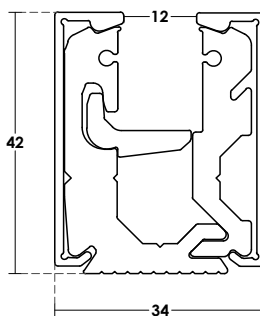

GG07

FAÇADES

**PCA-GG07
Partition Profile**

580 cm | Length
10-12mm | Glass Thickness
1,747kg | Weight/meter
Aluminium | Material
Natural Anodize, Satin | Finish