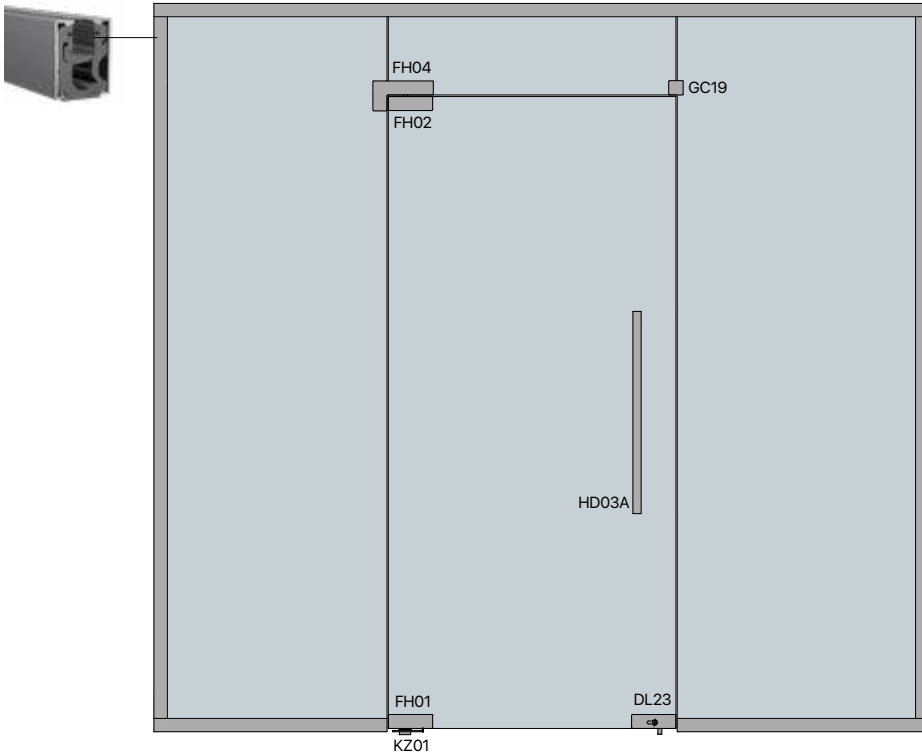

GG07

FAÇADES

**PCA-GG07
Partition Profile**

580 cm | Length
10-12mm | Glass Thickness
1,747kg | Weight/meter
Aluminium | Material
Natural Anodize, Satin | Finish