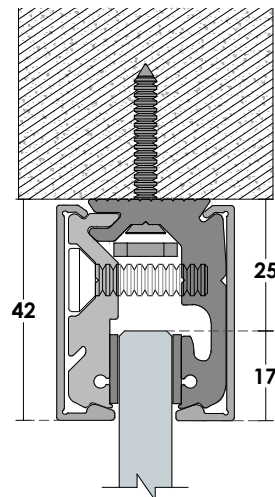

GG07

FAÇADES

**PCA-GG07
Partition Profile**

580 cm | Length
10-12mm | Glass Thickness
1,747kg | Weight/meter
Aluminium | Material
Natural Anodize, Satin | Finish