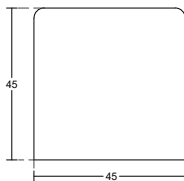

PCA-AHC-003

Ø: 6mm
Stainless Steel 304 - 316 | Material
Satin | Finish 

PCA-AHB-021

Ø: 42,4mm
Stainless Steel 304 - 316 | Material
Satin | Finish 

PCA-AHB-022

□: Square tube
Stainless Steel 304 - 316 | Material
Satin | Finish 