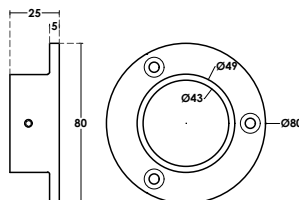

PCA-AHC-005
 □ : 40x40x2mm
 Length: 5800mm
 Stainless Steel 304 - 316 | Material
 Satin | Finish

PCA-AHC-011
 40x10 | Flat bar
 Stainless Steel 316 | Material
 Satin | Finish

PCA-AHC-007
 □ : 50x25x2mm
 Length: 5800mm
 Stainless Steel 304 - 316 | Material
 Satin | Finish

PCA-AHC-012
 15x5 | Flat bar
 Stainless Steel 316 | Material
 Satin | Finish

PCA-AHC-008
 □ : 40x10x1,3mm
 Length: 5800mm
 Stainless Steel 304 - 316 | Material
 Satin | Finish

PCA-AHC-006
 Ø: 6mm - 12mm
 Roll: 100m
 Stainless Steel 304 | Material
 Satin | Finish

PCA-AHB-020

Ø: 42,4mm
Stainless Steel 304 - 316 | Material
Satin | Finish

PCA-AHB-009

Ø: 42,4mm
Stainless Steel 304 - 316 | Material
Satin | Finish

PCA-AHB-053

Ø: 42,4mm
Stainless Steel 304 - 316 | Material
Satin | Finish

PCA-AHB-030

Ø: 42,4mm
Stainless Steel 304 - 316 | Material
Satin | Finish

PCA-AHB-029
 Ø: 42,4mm
 Stainless Steel 304 - 316 | Material
 Satin | Finish

PCA-AHB-028
 Ø: 42,4mm
 Stainless Steel 304 - 316 | Material
 Satin | Finish