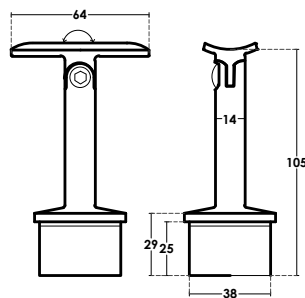

PCA-AHC-005
 □ : 40x40x2mm
 Length: 5800mm
 Stainless Steel 304 - 316 | Material
 Satin | Finish

PCA-AHC-011
 40x10 | Flat bar
 Stainless Steel 316 | Material
 Satin | Finish

PCA-AHC-007
 □ : 50x25x2mm
 Length: 5800mm
 Stainless Steel 304 - 316 | Material
 Satin | Finish

PCA-AHB-034

□ : 40x40mm
 Stainless Steel 304 - 316 | Material
 Satin | Finish

PCA-AHB-016
 Ø: 42,4mm
 Stainless Steel 304 - 316 | Material
 Satin | Finish

PCA-AHB-015
 Ø: 42,4mm
 Stainless Steel 304 - 316 | Material
 Satin | Finish

PCA-AHB-017
 Ø: 42,4mm
 Stainless Steel 304 - 316 | Material
 Satin | Finish

PCA-AHB-018
 Ø: 42,4mm
 Stainless Steel 304 - 316 | Material
 Satin | Finish

PCA-AHB-014

□ : 40x40mm
 Stainless Steel 304 - 316 | Material
 Satin | Finish