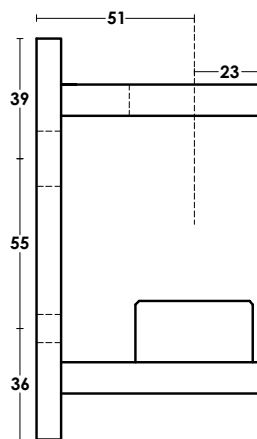

PCA-AHC-005
 □ : 40x40x2mm
 Length: 5800mm
 Stainless Steel 304 - 316 | Material
 Satin | Finish

PCA-AHC-011
 40x10 | Flat bar
 Stainless Steel 316 | Material
 Satin | Finish

PCA-AHC-007
 □ : 50x25x2mm
 Length: 5800mm
 Stainless Steel 304 - 316 | Material
 Satin | Finish

PCA-AHC-012
 15x5 | Flat bar
 Stainless Steel 316 | Material
 Satin | Finish

PCA-AHC-008
 □ : 40x10x1,3mm
 Length: 5800mm
 Stainless Steel 304 - 316 | Material
 Satin | Finish

PCA-AHC-006
 Ø: 6mm - 12mm
 Roll: 100m
 Stainless Steel 304 | Material
 Satin | Finish

PCA-AHB-030

Ø: 42,4mm
Stainless Steel 304 - 316 | Material
Satin | Finish

PCA-AHB-029
 Ø: 42,4mm
 Stainless Steel 304 - 316 | Material
 Satin | Finish

PCA-AHB-028
 Ø: 42,4mm
 Stainless Steel 304 - 316 | Material
 Satin | Finish

PCA-AHB-048
 □: 40x40mm
 Stainless Steel 304 - 316 | Material
 Satin | Finish

PCA-AHB-057
 Ø: 42,4mm
 Stainless Steel 304 - 316 | Material
 Satin | Finish

PCA-AHB-027

□ : 40x40mm
 Stainless Steel 304 - 316 | Material
 Satin | Finish