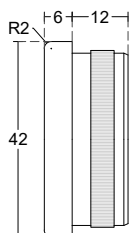

PCA-AHB-059

□ : 50x25mm
 Stainless Steel 304 - 316 | Material
 Satin | Finish

PCA-AHB-060

□ : 50x25mm
 Stainless Steel 304 - 316 | Material
 Satin | Finish

PCA-AHB-061

□ : 50x25mm
 Stainless Steel 304 - 316 | Material
 Satin | Finish