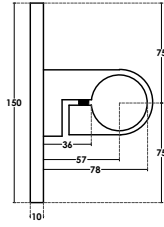

PCA-AHC-005
 □ : 40x40x2mm
 Length: 5800mm
 Stainless Steel 304 - 316 | Material
 Satin | Finish

PCA-AHC-011
 40x10 | Flat bar
 Stainless Steel 316 | Material
 Satin | Finish

PCA-AHC-007
 □ : 50x25x2mm
 Length: 5800mm
 Stainless Steel 304 - 316 | Material
 Satin | Finish

PCA-AHC-012
 15x5 | Flat bar
 Stainless Steel 316 | Material
 Satin | Finish

PCA-AHC-008
 □ : 40x10x1,3mm
 Length: 5800mm
 Stainless Steel 304 - 316 | Material
 Satin | Finish

PCA-AHC-006
 Ø: 6mm - 12mm
 Roll: 100m
 Stainless Steel 304 | Material
 Satin | Finish

PCA-AHB-020

Ø: 42,4mm
Stainless Steel 304 - 316 | Material
Satin | Finish

PCA-AHB-009

Ø: 42,4mm
Stainless Steel 304 - 316 | Material
Satin | Finish

PCA-AHB-053

Ø: 42,4mm
Stainless Steel 304 - 316 | Material
Satin | Finish

PCA-AHB-030

Ø: 42,4mm
Stainless Steel 304 - 316 | Material
Satin | Finish

PCA-AHB-029
 Ø: 42,4mm
 Stainless Steel 304 - 316 | Material
 Satin | Finish

PCA-AHB-028
 Ø: 42,4mm
 Stainless Steel 304 - 316 | Material
 Satin | Finish