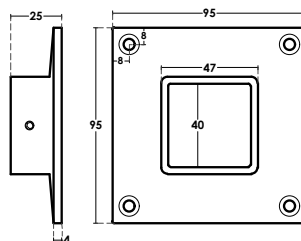

PCA-AHC-005
 □ : 40x40x2mm
 Length: 5800mm
 Stainless Steel 304 - 316 | Material
 Satin | Finish

PCA-AHC-011
 40x10 | Flat bar
 Stainless Steel 316 | Material
 Satin | Finish

PCA-AHC-007
 □ : 50x25x2mm
 Length: 5800mm
 Stainless Steel 304 - 316 | Material
 Satin | Finish

PCA-AHC-012
 15x5 | Flat bar
 Stainless Steel 316 | Material
 Satin | Finish

PCA-AHC-008
 □ : 40x10x1,3mm
 Length: 5800mm
 Stainless Steel 304 - 316 | Material
 Satin | Finish

PCA-AHC-006
 Ø: 6mm - 12mm
 Roll: 100m
 Stainless Steel 304 | Material
 Satin | Finish

PCA-AHB-048
 □: 40x40mm
 Stainless Steel 304 - 316 | Material
 Satin | Finish

PCA-AHB-057
 Ø: 42,4mm
 Stainless Steel 304 - 316 | Material
 Satin | Finish

PCA-AHB-027

□ : 40x40mm
 Stainless Steel 304 - 316 | Material
 Satin | Finish

PCA-AHB-034

□ : 40x40mm
 Stainless Steel 304 - 316 | Material
 Satin | Finish

PCA-AHB-016
 Ø: 42,4mm
 Stainless Steel 304 - 316 | Material
 Satin | Finish

PCA-AHB-015
 Ø: 42,4mm
 Stainless Steel 304 - 316 | Material
 Satin | Finish