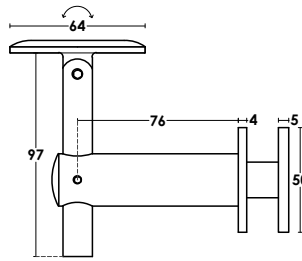

Stainless Steel 304 - 316 | Material

Satin | Finish

Glass Cut

PCA-AHB-044A

Ø: 42,4mm
 10-21,52mm | Glass Thickness
 Stainless Steel 304 - 316 | Material
 Satin | Finish

Glass Cut

PCA-AHB-044B

□ : 40x40mm
 10-21,52 mm | Glass Thickness
 Stainless Steel 304 - 316 | Material
 Satin | Finish