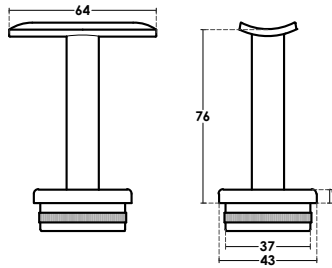

PCA-AHC-005
 □ : 40x40x2mm
 Length: 5800mm
 Stainless Steel 304 - 316 | Material
 Satin | Finish

PCA-AHC-011
 40x10 | Flat bar
 Stainless Steel 316 | Material
 Satin | Finish

PCA-AHC-007
 □ : 50x25x2mm
 Length: 5800mm
 Stainless Steel 304 - 316 | Material
 Satin | Finish

PCA-AHB-048
 □: 40x40mm
 Stainless Steel 304 - 316 | Material
 Satin | Finish

PCA-AHB-057
 Ø: 42,4mm
 Stainless Steel 304 - 316 | Material
 Satin | Finish

PCA-AHB-027

□ : 40x40mm
 Stainless Steel 304 - 316 | Material
 Satin | Finish

PCA-AHB-050

□ : 40x40mm
 Stainless Steel 304 - 316 | Material
 Satin | Finish

PCA-AHB-046

□ : 40x40mm
 Stainless Steel 304 - 316 | Material
 Satin | Finish

PCA-AHB-051

□ : 40x40mm
 Stainless Steel 304 - 316 | Material
 Satin | Finish

PCA-AHB-034

□ : 40x40mm
 Stainless Steel 304 - 316 | Material
 Satin | Finish

PCA-AHB-016
 Ø: 42,4mm
 Stainless Steel 304 - 316 | Material
 Satin | Finish

PCA-AHB-015
 Ø: 42,4mm
 Stainless Steel 304 - 316 | Material
 Satin | Finish