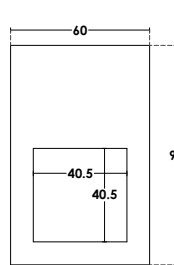

PCA-AHC-005
 □ : 40x40x2mm
 Length: 5800mm
 Stainless Steel 304 - 316 | Material
 Satin | Finish

PCA-AHC-011
 40x10 | Flat bar
 Stainless Steel 316 | Material
 Satin | Finish

PCA-AHC-007
 □ : 50x25x2mm
 Length: 5800mm
 Stainless Steel 304 - 316 | Material
 Satin | Finish

PCA-AHC-012
 15x5 | Flat bar
 Stainless Steel 316 | Material
 Satin | Finish

PCA-AHC-008
 □ : 40x10x1,3mm
 Length: 5800mm
 Stainless Steel 304 - 316 | Material
 Satin | Finish

PCA-AHC-006
 Ø: 6mm - 12mm
 Roll: 100m
 Stainless Steel 304 | Material
 Satin | Finish

PCA-AHB-030

Ø: 42,4mm
Stainless Steel 304 - 316 | Material
Satin | Finish

PCA-AHB-029
 Ø: 42,4mm
 Stainless Steel 304 - 316 | Material
 Satin | Finish

PCA-AHB-028
 Ø: 42,4mm
 Stainless Steel 304 - 316 | Material
 Satin | Finish