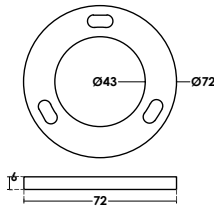

PCA-AHC-005
 □ : 40x40x2mm
 Length: 5800mm
 Stainless Steel 304 - 316 | Material
 Satin | Finish

PCA-AHC-011
 40x10 | Flat bar
 Stainless Steel 316 | Material
 Satin | Finish

PCA-AHC-007
 □ : 50x25x2mm
 Length: 5800mm
 Stainless Steel 304 - 316 | Material
 Satin | Finish

PCA-AHC-012
 15x5 | Flat bar
 Stainless Steel 316 | Material
 Satin | Finish

PCA-AHC-008
 □ : 40x10x1,3mm
 Length: 5800mm
 Stainless Steel 304 - 316 | Material
 Satin | Finish

PCA-AHC-006
 Ø: 6mm - 12mm
 Roll: 100m
 Stainless Steel 304 | Material
 Satin | Finish

PCA-AHD-001
 Stainless Steel 316 | Material
 Satin | Finish

PCA-AHB-008

Ø: 42,4mm
Stainless Steel 304 - 316 | Material
Satin | Finish

PCA-AHB-052

Ø: 42,4mm
Stainless Steel 304 - 316 | Material
Satin | Finish

PCA-AHB-020

Ø: 42,4mm
Stainless Steel 304 - 316 | Material
Satin | Finish

PCA-AHB-009

Ø: 42,4mm
Stainless Steel 304 - 316 | Material
Satin | Finish

PCA-AHB-053

Ø: 42,4mm
Stainless Steel 304 - 316 | Material
Satin | Finish