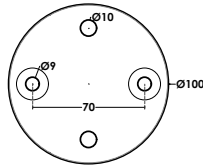

PCA-AHB-028
Ø: 42,4mm
Stainless Steel 304 - 316 | Material
Satin | Finish