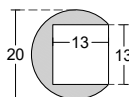

PCA-AHB-011

□: 40x40mm
 Stainless Steel 304 - 316 | Material
 Satin | Finish

PCA-AHB-041

□: 40x40mm
 Stainless Steel 304 - 316 | Material
 Satin | Finish

PCA-AHB-039

Ø: 12mm
 Stainless Steel 304 - 316 | Material
 Satin | Finish