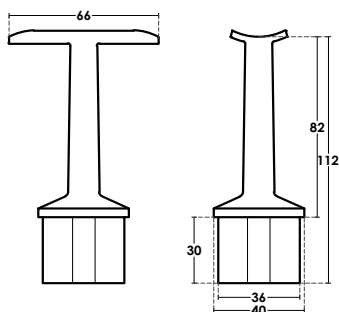

PCA-AHC-005
 □ : 40x40x2mm
 Length: 5800mm
 Stainless Steel 304 - 316 | Material
 Satin | Finish

PCA-AHC-011
 40x10 | Flat bar
 Stainless Steel 316 | Material
 Satin | Finish

PCA-AHC-007
 □ : 50x25x2mm
 Length: 5800mm
 Stainless Steel 304 - 316 | Material
 Satin | Finish

PCA-AHB-017
 Ø: 42,4mm
 Stainless Steel 304 - 316 | Material
 Satin | Finish

PCA-AHB-018
 Ø: 42,4mm
 Stainless Steel 304 - 316 | Material
 Satin | Finish

PCA-AHB-014

□ : 40x40mm
 Stainless Steel 304 - 316 | Material
 Satin | Finish

PCA-AHB-019

□ : 40x40mm
 Stainless Steel 304 - 316 | Material
 Satin | Finish

**PCA-AHB-012**

Ø: 42,4mm

Stainless Steel 304 - 316 | Material

Satin | Finish

**PCA-AHB-013**

Ø: 42,4mm