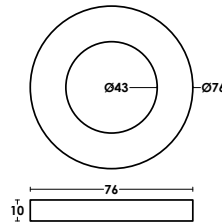

PCA-AHC-005
 □ : 40x40x2mm
 Length: 5800mm
 Stainless Steel 304 - 316 | Material
 Satin | Finish

PCA-AHC-011
 40x10 | Flat bar
 Stainless Steel 316 | Material
 Satin | Finish

PCA-AHC-007
 □ : 50x25x2mm
 Length: 5800mm
 Stainless Steel 304 - 316 | Material
 Satin | Finish

PCA-AHC-012
 15x5 | Flat bar
 Stainless Steel 316 | Material
 Satin | Finish

PCA-AHC-008
 □ : 40x10x1,3mm
 Length: 5800mm
 Stainless Steel 304 - 316 | Material
 Satin | Finish

PCA-AHC-006
 Ø: 6mm - 12mm
 Roll: 100m
 Stainless Steel 304 | Material
 Satin | Finish

PCA-AHB-020

Ø: 42,4mm
Stainless Steel 304 - 316 | Material
Satin | Finish

PCA-AHB-009

Ø: 42,4mm
Stainless Steel 304 - 316 | Material
Satin | Finish

PCA-AHB-053

Ø: 42,4mm
Stainless Steel 304 - 316 | Material
Satin | Finish

PCA-AHB-030

Ø: 42,4mm
Stainless Steel 304 - 316 | Material
Satin | Finish

PCA-AHB-029
 Ø: 42,4mm
 Stainless Steel 304 - 316 | Material
 Satin | Finish

PCA-AHB-028
 Ø: 42,4mm
 Stainless Steel 304 - 316 | Material
 Satin | Finish