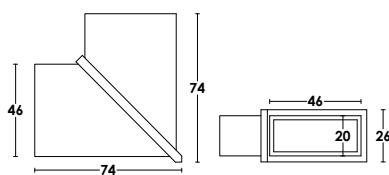

PCA-AHB-059

□ : 50x25mm
Stainless Steel 304 - 316 | Material
Satin | Finish