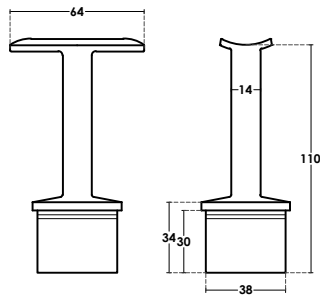

PCA-AHC-005
 □ : 40x40x2mm
 Length: 5800mm
 Stainless Steel 304 - 316 | Material
 Satin | Finish

PCA-AHC-011
 40x10 | Flat bar
 Stainless Steel 316 | Material
 Satin | Finish

PCA-AHC-007
 □ : 50x25x2mm
 Length: 5800mm
 Stainless Steel 304 - 316 | Material
 Satin | Finish

PCA-AHB-034

□ : 40x40mm
 Stainless Steel 304 - 316 | Material
 Satin | Finish

PCA-AHB-016
 Ø: 42,4mm
 Stainless Steel 304 - 316 | Material
 Satin | Finish

PCA-AHB-015
 Ø: 42,4mm
 Stainless Steel 304 - 316 | Material
 Satin | Finish

PCA-AHB-017
 Ø: 42,4mm
 Stainless Steel 304 - 316 | Material
 Satin | Finish

PCA-AHB-018
 Ø: 42,4mm
 Stainless Steel 304 - 316 | Material
 Satin | Finish

PCA-AHB-014

□ : 40x40mm
 Stainless Steel 304 - 316 | Material
 Satin | Finish