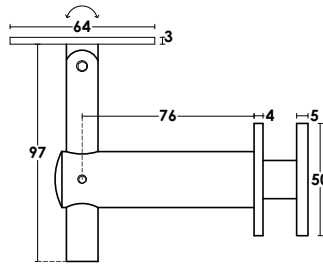

Stainless Steel 304 - 316 | Material

Satin | Finish

Glass Cut

PCA-AHB-044A

Ø: 42,4mm
 10-21,52mm | Glass Thickness
 Stainless Steel 304 - 316 | Material
 Satin | Finish

Glass Cut

PCA-AHB-044B

□ : 40x40mm
 10-21,52 mm | Glass Thickness
 Stainless Steel 304 - 316 | Material
 Satin | Finish