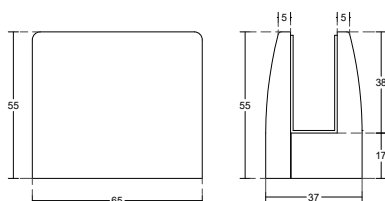

PCA-GC25A
□ : Square tube
16mm | Glass Thickness
Stainless Steel 304 | Material
Satin | Finish