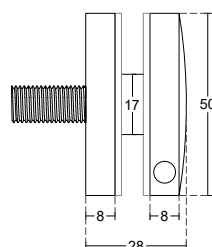

PCA-AHB-042
8mm | Glass Thickness
Stainless Steel 304 - 316 | Material
Satin | Finish