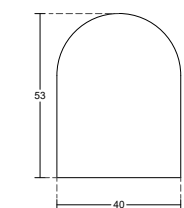

PCA-GC21
 □ : Square tube
 10mm | Glass Thickness
 Stainless Steel 304 - 316 | Material
 Satin | Finish

PCA-GC21A
 □ : Square tube
 10mm | Glass Thickness
 Stainless Steel 304 - 316 | Material
 Satin | Finish

PCA-GC20
 Ø: 42,4mm
 10mm | Glass Thickness
 Stainless Steel 304 - 316 | Material
 Satin | Finish

PCA-GC20A
 Ø: 42,4mm
 10mm | Glass Thickness
 Stainless Steel 304 - 316 | Material
 Satin | Finish

PCA-GC30
 □ : Square tube
 10mm | Glass Thickness
 Stainless Steel 304 - 316 | Material
 Satin | Finish