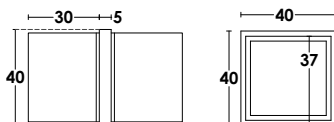

PCA-AHB-055

□ : 40x40mm
Stainless Steel 304 - 316 | Material
Satin | Finish