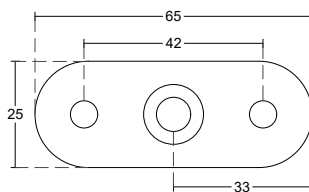

PCA-AHB-021

Ø: 42,4mm
Stainless Steel 304 - 316 | Material
Satin | Finish