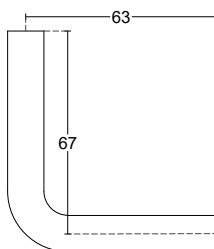

PCA-AHB-047

Ø: 12mm
 Stainless Steel 304 - 316 | Material
 Satin | Finish

PCA-AHB-040
 Ø: 42,4mm
 Stainless Steel 304 - 316 | Material
 Satin | Finish

End cap

PCA-AHB-049
 Ø: 42,4mm
 Stainless Steel 304 - 316 | Material
 Satin | Finish