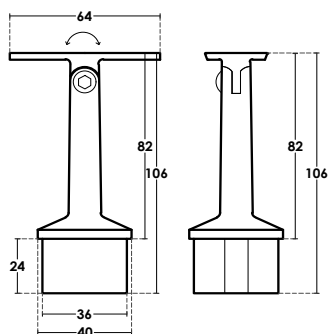

PCA-AHC-005
 □ : 40x40x2mm
 Length: 5800mm
 Stainless Steel 304 - 316 | Material
 Satin | Finish

PCA-AHC-011
 40x10 | Flat bar
 Stainless Steel 316 | Material
 Satin | Finish

PCA-AHC-007
 □ : 50x25x2mm
 Length: 5800mm
 Stainless Steel 304 - 316 | Material
 Satin | Finish

PCA-AHB-017
 Ø: 42,4mm
 Stainless Steel 304 - 316 | Material
 Satin | Finish

PCA-AHB-018
 Ø: 42,4mm
 Stainless Steel 304 - 316 | Material
 Satin | Finish

PCA-AHB-014

□ : 40x40mm
 Stainless Steel 304 - 316 | Material
 Satin | Finish

PCA-AHB-019

□ : 40x40mm
 Stainless Steel 304 - 316 | Material
 Satin | Finish

**PCA-AHB-012**

Ø: 42,4mm

Stainless Steel 304 - 316 | Material

Satin | Finish

**PCA-AHB-013**

Ø: 42,4mm