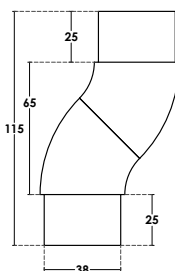

PCA-AHC-005
 □ : 40x40x2mm
 Length: 5800mm
 Stainless Steel 304 - 316 | Material
 Satin | Finish

PCA-AHC-011
 40x10 | Flat bar
 Stainless Steel 316 | Material
 Satin | Finish

PCA-AHC-007
 □ : 50x25x2mm
 Length: 5800mm
 Stainless Steel 304 - 316 | Material
 Satin | Finish

Stainless Steel 304 - 316 | Material

Satin | Finish

Glass Cut

PCA-AHB-044A

Ø: 42,4mm
 10-21,52mm | Glass Thickness
 Stainless Steel 304 - 316 | Material
 Satin | Finish

Glass Cut

PCA-AHB-044B

□ : 40x40mm
 10-21,52 mm | Glass Thickness
 Stainless Steel 304 - 316 | Material
 Satin | Finish

PCA-AHB-045

Ø: 42,4mm
 Stainless Steel 304 - 316 | Material
 Satin | Finish

PCA-AHB-036
 Ø: 42,4mm
 Stainless Steel 304 - 316 | Material
 Satin | Finish

PCA-AHB-035
 Ø: 42,4mm
 Stainless Steel 304 - 316 | Material
 Satin | Finish

PCA-AHB-023
 Ø: 42,4mm
 Stainless Steel 304 - 316 | Material
 Satin | Finish

PCA-AHB-024
 Ø: 42,4mm
 Stainless Steel 304 - 316 | Material
 Satin | Finish

PCA-AHB-025
 Ø: 42,4mm
 Stainless Steel 304 - 316 | Material
 Satin | Finish