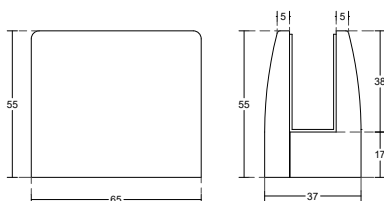

PCA-GC25
□ : Square tube
16mm | Glass Thickness
Stainless Steel 304 | Material
Satin | Finish