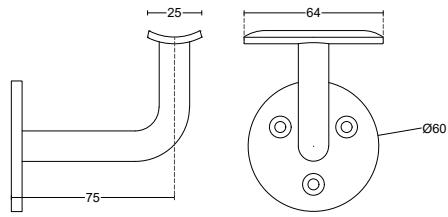

PCA-AHB-017
 Ø: 42,4mm
 Stainless Steel 304 - 316 | Material
 Satin | Finish

PCA-AHB-018
 Ø: 42,4mm
 Stainless Steel 304 - 316 | Material
 Satin | Finish

PCA-AHB-014

□ : 40x40mm
 Stainless Steel 304 - 316 | Material
 Satin | Finish

PCA-AHB-019

□ : 40x40mm
 Stainless Steel 304 - 316 | Material
 Satin | Finish

**PCA-AHB-012**

Ø: 42,4mm

Stainless Steel 304 - 316 | Material

Satin | Finish

**PCA-AHB-013**

Ø: 42,4mm