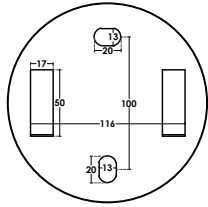

PCA-AHB-029
Ø: 42,4mm
Stainless Steel 304 - 316 | Material
Satin | Finish