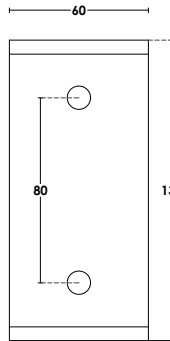

PCA-AHC-005
 □ : 40x40x2mm
 Length: 5800mm
 Stainless Steel 304 - 316 | Material
 Satin | Finish

PCA-AHC-011
 40x10 | Flat bar
 Stainless Steel 316 | Material
 Satin | Finish

PCA-AHC-007
 □ : 50x25x2mm
 Length: 5800mm
 Stainless Steel 304 - 316 | Material
 Satin | Finish

PCA-AHC-012
 15x5 | Flat bar
 Stainless Steel 316 | Material
 Satin | Finish

PCA-AHC-008
 □ : 40x10x1,3mm
 Length: 5800mm
 Stainless Steel 304 - 316 | Material
 Satin | Finish

PCA-AHC-006
 Ø: 6mm - 12mm
 Roll: 100m
 Stainless Steel 304 | Material
 Satin | Finish

PCA-AHB-030

Ø: 42,4mm
Stainless Steel 304 - 316 | Material
Satin | Finish

PCA-AHB-029
 Ø: 42,4mm
 Stainless Steel 304 - 316 | Material
 Satin | Finish

PCA-AHB-028
 Ø: 42,4mm
 Stainless Steel 304 - 316 | Material
 Satin | Finish

PCA-AHB-048
 □: 40x40mm
 Stainless Steel 304 - 316 | Material
 Satin | Finish

PCA-AHB-057
 Ø: 42,4mm
 Stainless Steel 304 - 316 | Material
 Satin | Finish

PCA-AHB-027

□ : 40x40mm
 Stainless Steel 304 - 316 | Material
 Satin | Finish