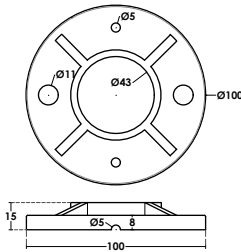

PCA-AHB-020

Ø: 42,4mm
Stainless Steel 304 - 316 | Material
Satin | Finish