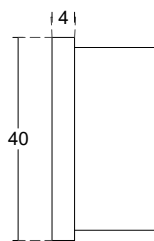

PCA-AHB-011

□: 40x40mm
Stainless Steel 304 - 316 | Material
Satin | Finish