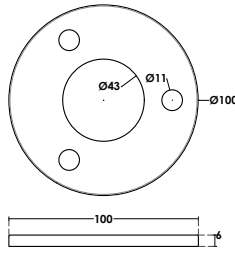

PCA-AHB-008

Ø: 42,4mm
Stainless Steel 304 - 316 | Material
Satin | Finish