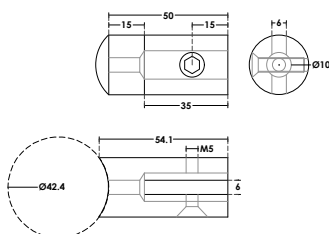

PCA-AHB-062
 Ø: 20mm | Rod
 Stainless Steel 304 - 316 | Material
 Satin | Finish

PCA-AHB-063
 Ø: 12mm |
 Stainless Steel 304 - 316 | Material
 Satin | Finish

PCA-AHB-064
 6mm | Panel
 Stainless Steel 304 - 316 | Material
 Satin | Finish