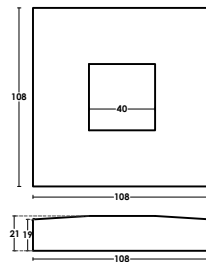

PCA-AHB-046

□ : 40x40mm
Stainless Steel 304 - 316 | Material
Satin | Finish