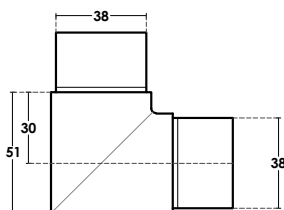

PCA-AHB-054

□ : 40x40mm
Stainless Steel 304 - 316 | Material
Satin | Finish