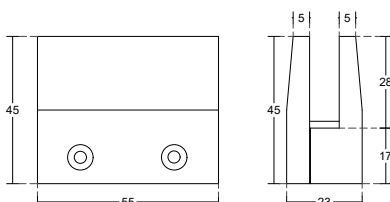

PCA-GC27
□ : Square tube
10mm | Glass Thickness
Aluminium | Material
Natural Anodize | Finish