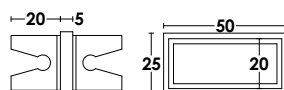

PCA-AHB-060

□ : 50x25mm
Stainless Steel 304 - 316 | Material
Satin | Finish