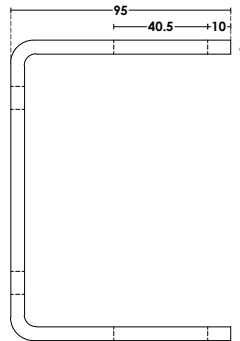

PCA-AHC-005
 □ : 40x40x2mm
 Length: 5800mm
 Stainless Steel 304 - 316 | Material
 Satin | Finish

PCA-AHC-011
 40x10 | Flat bar
 Stainless Steel 316 | Material
 Satin | Finish

PCA-AHC-007
 □ : 50x25x2mm
 Length: 5800mm
 Stainless Steel 304 - 316 | Material
 Satin | Finish

PCA-AHC-012
 15x5 | Flat bar
 Stainless Steel 316 | Material
 Satin | Finish

PCA-AHC-008
 □ : 40x10x1,3mm
 Length: 5800mm
 Stainless Steel 304 - 316 | Material
 Satin | Finish

PCA-AHC-006
 Ø: 6mm - 12mm
 Roll: 100m
 Stainless Steel 304 | Material
 Satin | Finish

PCA-AHB-030

Ø: 42,4mm
Stainless Steel 304 - 316 | Material
Satin | Finish

PCA-AHB-029
 Ø: 42,4mm
 Stainless Steel 304 - 316 | Material
 Satin | Finish

PCA-AHB-028
 Ø: 42,4mm
 Stainless Steel 304 - 316 | Material
 Satin | Finish

PCA-AHB-048
 □: 40x40mm
 Stainless Steel 304 - 316 | Material
 Satin | Finish

PCA-AHB-057
 Ø: 42,4mm
 Stainless Steel 304 - 316 | Material
 Satin | Finish

PCA-AHB-027

□ : 40x40mm
 Stainless Steel 304 - 316 | Material
 Satin | Finish