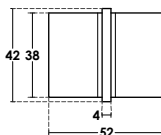

PCA-AHB-045

Ø: 42,4mm
 Stainless Steel 304 - 316 | Material
 Satin | Finish

PCA-AHB-036
 Ø: 42,4mm
 Stainless Steel 304 - 316 | Material
 Satin | Finish

PCA-AHB-035
 Ø: 42,4mm
 Stainless Steel 304 - 316 | Material
 Satin | Finish