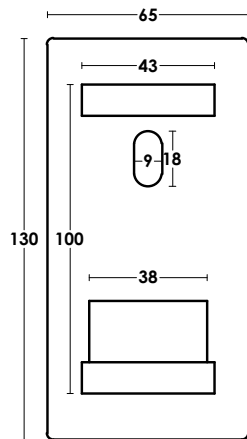

PCA-AHC-005
 □ : 40x40x2mm
 Length: 5800mm
 Stainless Steel 304 - 316 | Material
 Satin | Finish

PCA-AHC-011
 40x10 | Flat bar
 Stainless Steel 316 | Material
 Satin | Finish

PCA-AHC-007
 □ : 50x25x2mm
 Length: 5800mm
 Stainless Steel 304 - 316 | Material
 Satin | Finish

PCA-AHC-012
 15x5 | Flat bar
 Stainless Steel 316 | Material
 Satin | Finish

PCA-AHC-008
 □ : 40x10x1,3mm
 Length: 5800mm
 Stainless Steel 304 - 316 | Material
 Satin | Finish

PCA-AHC-006
 Ø: 6mm - 12mm
 Roll: 100m
 Stainless Steel 304 | Material
 Satin | Finish

PCA-AHB-030

Ø: 42,4mm
Stainless Steel 304 - 316 | Material
Satin | Finish

PCA-AHB-029
 Ø: 42,4mm
 Stainless Steel 304 - 316 | Material
 Satin | Finish

PCA-AHB-028
 Ø: 42,4mm
 Stainless Steel 304 - 316 | Material
 Satin | Finish

PCA-AHB-048
 □: 40x40mm
 Stainless Steel 304 - 316 | Material
 Satin | Finish

PCA-AHB-057
 Ø: 42,4mm
 Stainless Steel 304 - 316 | Material
 Satin | Finish

PCA-AHB-027

□ : 40x40mm
 Stainless Steel 304 - 316 | Material
 Satin | Finish