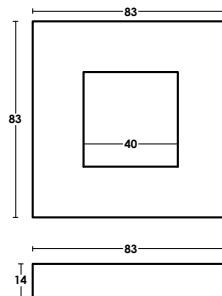

PCA-AHB-051

□ : 40x40mm
Stainless Steel 304 - 316 | Material
Satin | Finish