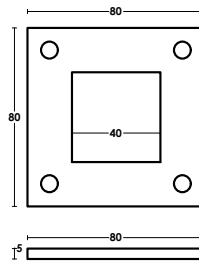

PCA-AHB-050

□ : 40x40mm
Stainless Steel 304 - 316 | Material
Satin | Finish