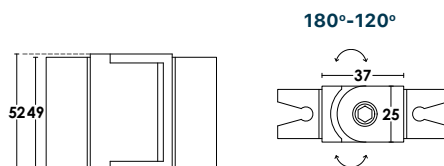

PCA-AHB-055

□ : 40x40mm
 Stainless Steel 304 - 316 | Material
 Satin | Finish

PCA-AHB-056

□ : 40x40mm
 Stainless Steel 304 - 316 | Material
 Satin | Finish

PCA-AHB-058

□ : 50x25mm
 Stainless Steel 304 - 316 | Material
 Satin | Finish