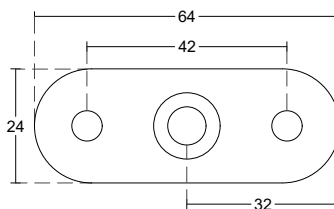

PCA-AHC-003

Ø: 6mm
Stainless Steel 304 - 316 | Material
Satin | Finish 

PCA-AHB-021

Ø: 42,4mm
Stainless Steel 304 - 316 | Material
Satin | Finish 

PCA-AHB-022

□: Square tube
Stainless Steel 304 - 316 | Material
Satin | Finish 