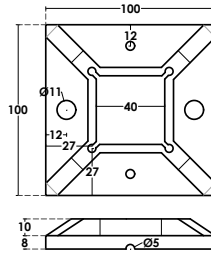

PCA-AHC-005
 □ : 40x40x2mm
 Length: 5800mm
 Stainless Steel 304 - 316 | Material
 Satin | Finish

PCA-AHC-011
 40x10 | Flat bar
 Stainless Steel 316 | Material
 Satin | Finish

PCA-AHC-007
 □ : 50x25x2mm
 Length: 5800mm
 Stainless Steel 304 - 316 | Material
 Satin | Finish

PCA-AHC-012
 15x5 | Flat bar
 Stainless Steel 316 | Material
 Satin | Finish

PCA-AHC-008
 □ : 40x10x1,3mm
 Length: 5800mm
 Stainless Steel 304 - 316 | Material
 Satin | Finish

PCA-AHC-006
 Ø: 6mm - 12mm
 Roll: 100m
 Stainless Steel 304 | Material
 Satin | Finish

PCA-AHB-030

Ø: 42,4mm
Stainless Steel 304 - 316 | Material
Satin | Finish

PCA-AHB-029
 Ø: 42,4mm
 Stainless Steel 304 - 316 | Material
 Satin | Finish

PCA-AHB-028
 Ø: 42,4mm
 Stainless Steel 304 - 316 | Material
 Satin | Finish

PCA-AHB-048
 □: 40x40mm
 Stainless Steel 304 - 316 | Material
 Satin | Finish

PCA-AHB-057
 Ø: 42,4mm
 Stainless Steel 304 - 316 | Material
 Satin | Finish

PCA-AHB-027

□ : 40x40mm
 Stainless Steel 304 - 316 | Material
 Satin | Finish