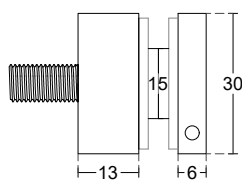

PCA-AHB-004
8mm | Glass Thickness
Stainless Steel 304 - 316 | Material
Satin | Finish