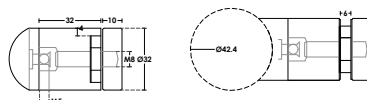

PCA-AHB-063
Ø: 12mm |
Stainless Steel 304 - 316 | Material
Satin | Finish