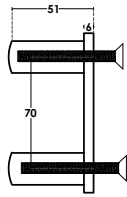

PCA-AHB-028
Ø: 42,4mm
Stainless Steel 304 - 316 | Material
Satin | Finish