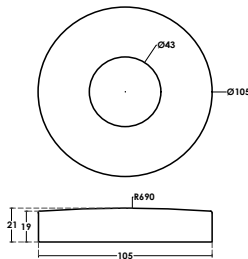

PCA-AHC-005
 □ : 40x40x2mm
 Length: 5800mm
 Stainless Steel 304 - 316 | Material
 Satin | Finish

PCA-AHC-011
 40x10 | Flat bar
 Stainless Steel 316 | Material
 Satin | Finish

PCA-AHC-007
 □ : 50x25x2mm
 Length: 5800mm
 Stainless Steel 304 - 316 | Material
 Satin | Finish

PCA-AHC-012
 15x5 | Flat bar
 Stainless Steel 316 | Material
 Satin | Finish

PCA-AHC-008
 □ : 40x10x1,3mm
 Length: 5800mm
 Stainless Steel 304 - 316 | Material
 Satin | Finish

PCA-AHC-006
 Ø: 6mm - 12mm
 Roll: 100m
 Stainless Steel 304 | Material
 Satin | Finish

PCA-AHD-001
 Stainless Steel 316 | Material
 Satin | Finish

PCA-AHB-008

Ø: 42,4mm
Stainless Steel 304 - 316 | Material
Satin | Finish

PCA-AHB-052

Ø: 42,4mm
Stainless Steel 304 - 316 | Material
Satin | Finish

PCA-AHB-020

Ø: 42,4mm
Stainless Steel 304 - 316 | Material
Satin | Finish

PCA-AHB-009

Ø: 42,4mm
Stainless Steel 304 - 316 | Material
Satin | Finish

PCA-AHB-053

Ø: 42,4mm
Stainless Steel 304 - 316 | Material
Satin | Finish