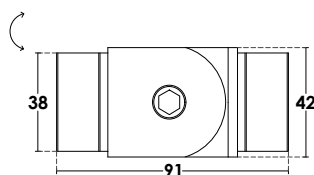

PCA-AHB-056

□ : 40x40mm
Stainless Steel 304 - 316 | Material
Satin | Finish