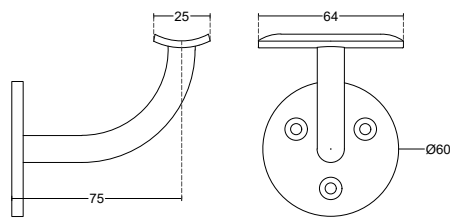

PCA-AHB-019

□ : 40x40mm
 Stainless Steel 304 - 316 | Material
 Satin | Finish

**PCA-AHB-012**

Ø: 42,4mm

Stainless Steel 304 - 316 | Material

Satin | Finish

**PCA-AHB-013**

Ø: 42,4mm

Stainless Steel 304 - 316 | Material

Satin | Finish

Glass Cut

PCA-AHB-044A

Ø: 42,4mm
 10-21,52mm | Glass Thickness
 Stainless Steel 304 - 316 | Material
 Satin | Finish

Glass Cut

PCA-AHB-044B

□ : 40x40mm
 10-21,52 mm | Glass Thickness
 Stainless Steel 304 - 316 | Material
 Satin | Finish