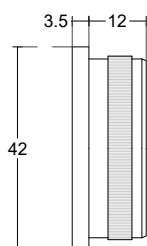

PCA-AHB-059

□ : 50x25mm
 Stainless Steel 304 - 316 | Material
 Satin | Finish

PCA-AHB-060

□ : 50x25mm
 Stainless Steel 304 - 316 | Material
 Satin | Finish

PCA-AHB-061

□ : 50x25mm
 Stainless Steel 304 - 316 | Material
 Satin | Finish

PCA-AHB-001
 Ø: 42,4mm
 Stainless Steel 304 - 316 | Material
 Satin | Finish

PCA-AHB-002
 Ø: 42,4mm
 Stainless Steel 304 - 316 | Material
 Satin | Finish

PCA-AHB-003
 Ø: 42,4mm
 Stainless Steel 304 - 316 | Material
 Satin | Finish