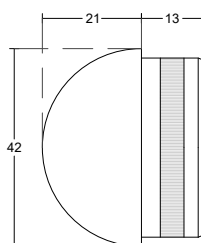

PCA-AHB-059

□ : 50x25mm
 Stainless Steel 304 - 316 | Material
 Satin | Finish

PCA-AHB-060

□ : 50x25mm
 Stainless Steel 304 - 316 | Material
 Satin | Finish

PCA-AHB-061

□ : 50x25mm
 Stainless Steel 304 - 316 | Material
 Satin | Finish

PCA-AHB-001
 Ø: 42,4mm
 Stainless Steel 304 - 316 | Material
 Satin | Finish

PCA-AHB-002
 Ø: 42,4mm
 Stainless Steel 304 - 316 | Material
 Satin | Finish

PCA-AHB-003
 Ø: 42,4mm
 Stainless Steel 304 - 316 | Material
 Satin | Finish