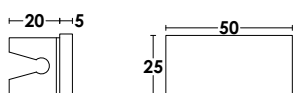

PCA-AHB-059

□ : 50x25mm
 Stainless Steel 304 - 316 | Material
 Satin | Finish

PCA-AHB-060

□ : 50x25mm
 Stainless Steel 304 - 316 | Material
 Satin | Finish

PCA-AHB-061

□ : 50x25mm
 Stainless Steel 304 - 316 | Material
 Satin | Finish