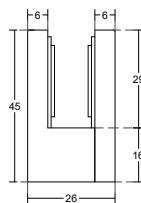

PCA-AHC-003

Ø: 6mm
Stainless Steel 304 - 316 | Material
Satin | Finish 

PCA-AHB-021

Ø: 42,4mm
Stainless Steel 304 - 316 | Material
Satin | Finish 

PCA-AHB-022

□: Square tube
Stainless Steel 304 - 316 | Material
Satin | Finish 