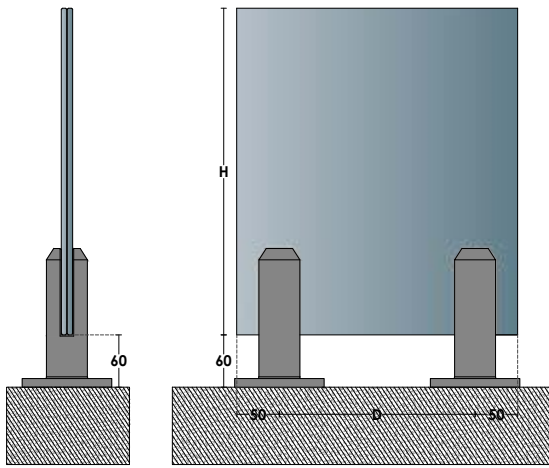

M22 | RAILING SYSTEM

NEW

Profile data						
Product Code	Material	Finish	Weight (kg/pc)	Max Height (m)	Max Load (KN)	Glass Thickness
BM14	Stainless Steel 304	Satin	1,084	1	1	11,52 - 13,52
BM14	Stainless Steel 316	Satin	1,084	1	1	11,52 - 13,52

Product components		
11,52	Glass Thickness	4 pieces 
13,52	Glass Thickness	4 pieces 

Max Dimensions						
	10mm			12mm		
H [mm]	900	1000	1100	900	1000	1100
D [mm]	800	700	600	800	700	600