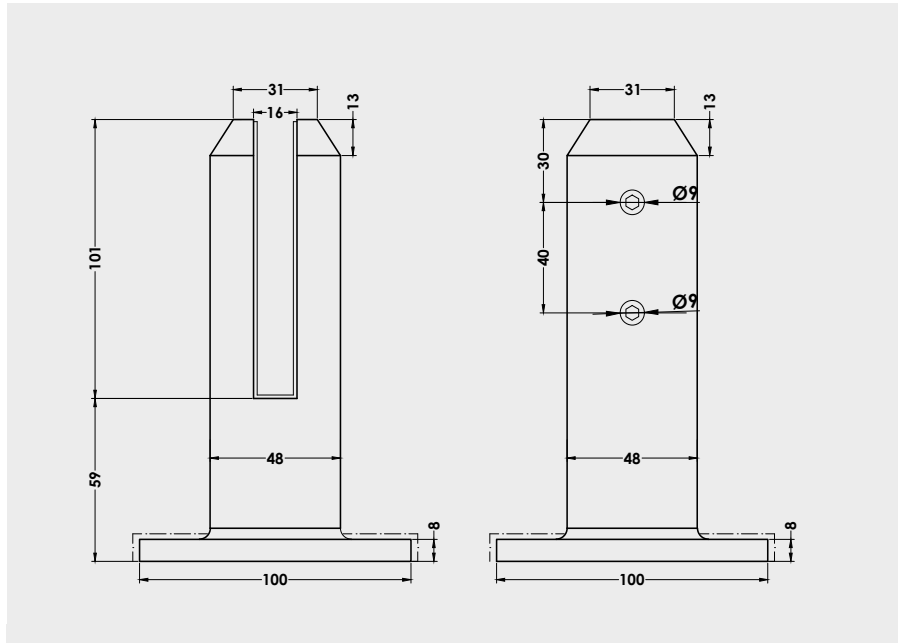

M22 | RAILING SYSTEM

NEW

Profile data						
Product Code	Material	Finish	Weight (kg/pc)	Max Height (m)	Max Load (KN)	Glass Thickness
BM14	Stainless Steel 304	Satin	1,084	1	1	11,52 - 13,52
BM14	Stainless Steel 316	Satin	1,084	1	1	11,52 - 13,52

Product components		
11,52	Glass Thickness	4 pieces 
13,52	Glass Thickness	4 pieces 

Max Dimensions						
	10mm			12mm		
H [mm]	900	1000	1100	900	1000	1100
D [mm]	800	700	600	800	700	600