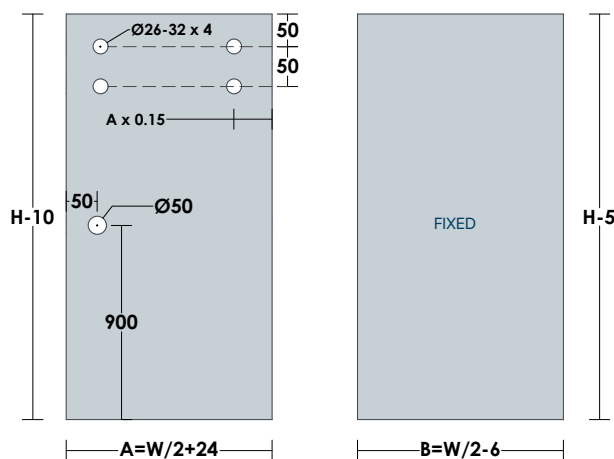

SA01 CABIN

•OPTIONAL **U** GG09 for **10mm** Glass Thickness

OPTIONAL KNOBS ▶ 74 - 75

GLASS PREPARATION

TOP VIEW DETAIL

SA02 CABIN

•OPTIONAL U GG09 for 10mm Glass Thickness

OPTIONAL KNOBS ▶ 74 - 75

SHOWER CABIN

GLASS PREPARATION

TOP VIEW DETAIL