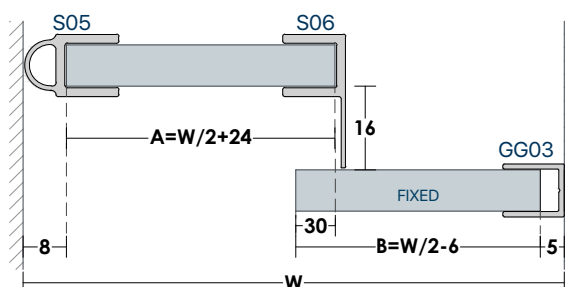

SA01 CABIN

•OPTIONAL **U** GG09 for **10mm** Glass Thickness

OPTIONAL KNOBS ▶ 74 - 75

GLASS PREPARATION

TOP VIEW DETAIL

SA02 CABIN

•OPTIONAL U GG09 for 10mm Glass Thickness

OPTIONAL KNOBS ▶ 74 - 75

SHOWER CABIN

GLASS PREPARATION

TOP VIEW DETAIL