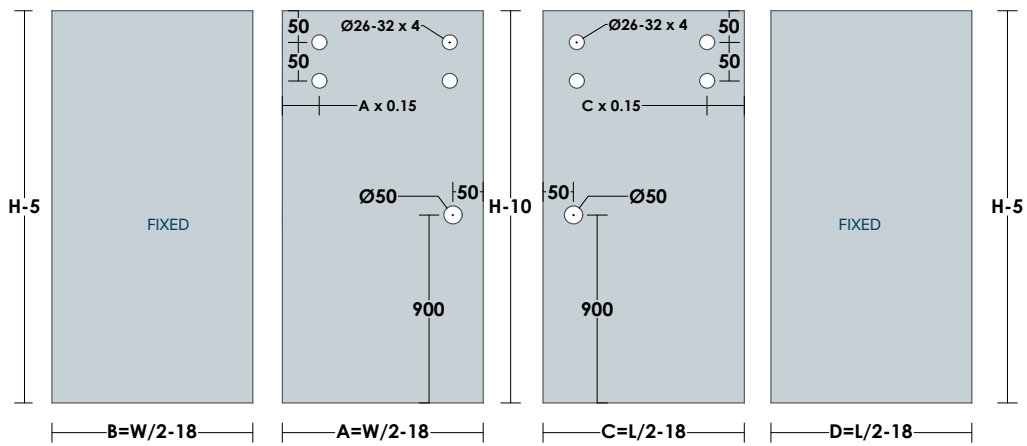

SA01 CABIN

•OPTIONAL **U** GG09 for **10mm** Glass Thickness

OPTIONAL KNOBS ▶ 74 - 75

GLASS PREPARATION

TOP VIEW DETAIL

SA02 CABIN

•OPTIONAL U GG09 for 10mm Glass Thickness

OPTIONAL KNOBS ▶ 74 - 75

SHOWER CABIN

GLASS PREPARATION

TOP VIEW DETAIL