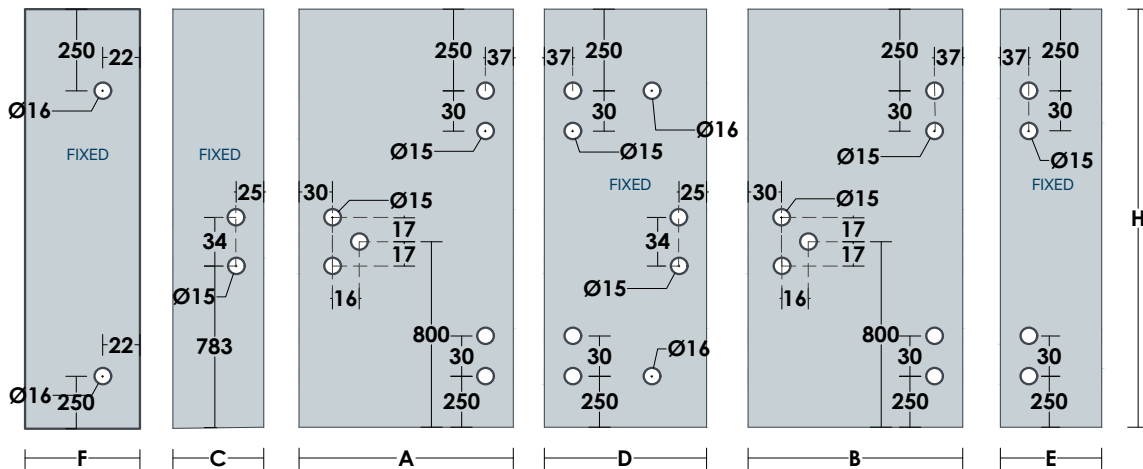

2 x GC05

2 x S21

2 x S19

SHOWER CABIN

SA9 PARTITIONS

GLASS PREPARATION

Installation with SH48 Hinge

TOP VIEW DETAIL