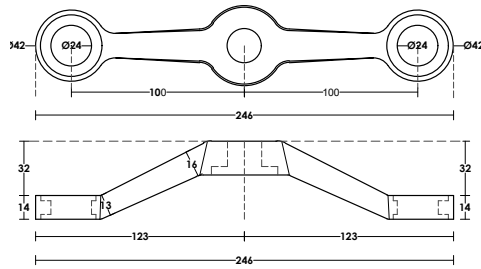

PCA-SD01
Spider Fitting
100kg | Weight
Stainless Steel 304 | Material
Satin | Finish

PCA-SD01A
Spider Fitting
100kg | Weight
Stainless Steel 304 | Material
Satin | Finish

PCA-SD02A
Spider Fitting
100kg | Weight
Stainless Steel 304 | Material
Satin | Finish

Glass Preparation

PCA-SD05
 Spider Fitting
 150kg | Weight
 10-20mm | Glass Thickness
 Stainless Steel 304 | Material
 Satin | Finish

Glass Preparation

PCA-SD06
 Spider Fitting
 150kg | Weight
 10-20mm | Glass Thickness
 Stainless Steel 304 | Material
 Satin | Finish

150kg | Weight
10-20mm | Glass Thickness
Ø20 | Glass Preparation
Stainless Steel 304 | Material
Satin | Finish

Glass Preparation

**PCA-HN03
Spider Head Fitting**

150kg | Weight
18-30mm | Glass Thickness
Stainless Steel 304 | Material
Satin | Finish

Glass Preparation

**PCA-HN04
Spider Head Fitting**

150kg | Weight
20-30mm | Glass Thickness
Stainless Steel 304 | Material
Satin | Finish

Glass Preparation

**PCA-HN05
Spider Head Fitting**

150kg | Weight
13-27mm | Glass Thickness
Stainless Steel 304 | Material
Satin | Finish