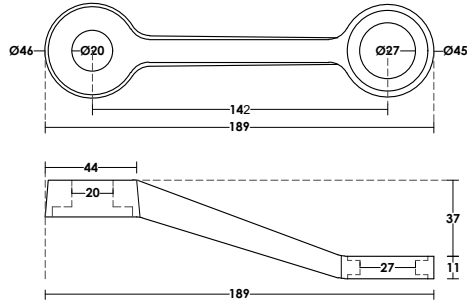

PCA-SD01
Spider Fitting
100kg | Weight
Stainless Steel 304 | Material
Satin | Finish

PCA-SD01A
Spider Fitting
100kg | Weight
Stainless Steel 304 | Material
Satin | Finish

PCA-SD02A
Spider Fitting
100kg | Weight
Stainless Steel 304 | Material
Satin | Finish

Glass Preparation

PCA-SD05
 Spider Fitting
 150kg | Weight
 10-20mm | Glass Thickness
 Stainless Steel 304 | Material
 Satin | Finish

Glass Preparation

PCA-SD06
 Spider Fitting
 150kg | Weight
 10-20mm | Glass Thickness
 Stainless Steel 304 | Material
 Satin | Finish

150kg | Weight
10-20mm | Glass Thickness
Ø20 | Glass Preparation
Stainless Steel 304 | Material
Satin | Finish

Glass Preparation

**PCA-HN03
Spider Head Fitting**

150kg | Weight
18-30mm | Glass Thickness
Stainless Steel 304 | Material
Satin | Finish

Glass Preparation

**PCA-HN04
Spider Head Fitting**

150kg | Weight
20-30mm | Glass Thickness
Stainless Steel 304 | Material
Satin | Finish

Glass Preparation

**PCA-HN05
Spider Head Fitting**

150kg | Weight
13-27mm | Glass Thickness
Stainless Steel 304 | Material
Satin | Finish