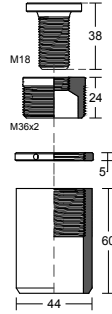

SD05

WALL INSTALLATION

SD06

Glass Preparation

**PCA-SD07
Spider Fitting**

150kg | Weight
10-20mm | Glass Thickness
Ø20 | Glass Preparation
Stainless Steel 304 | Material
Satin | Finish

Glass Preparation

**PCA-SD08
Spider Fitting**

150kg | Weight
10-20mm | Glass Thickness
Ø20 | Glass Preparation
Stainless Steel 304 | Material
Satin | Finish

Glass Preparation

**PCA-HN03
Spider Head Fitting**

150kg | Weight
18-30mm | Glass Thickness
Stainless Steel 304 | Material
Satin | Finish

Glass Preparation

**PCA-HN04
Spider Head Fitting**

150kg | Weight
20-30mm | Glass Thickness
Stainless Steel 304 | Material
Satin | Finish

Glass Preparation

**PCA-HN05
Spider Head Fitting**

150kg | Weight
13-27mm | Glass Thickness
Stainless Steel 304 | Material
Satin | Finish

PCA-SS01
Spider Fitting
 150kg | Weight
 Stainless Steel 304 | Material
 Satin | Finish

PCA-SS02
Spider Screw Fitting
 100kg | Weight
 Stainless Steel 304 | Material
 Satin | Finish

M18