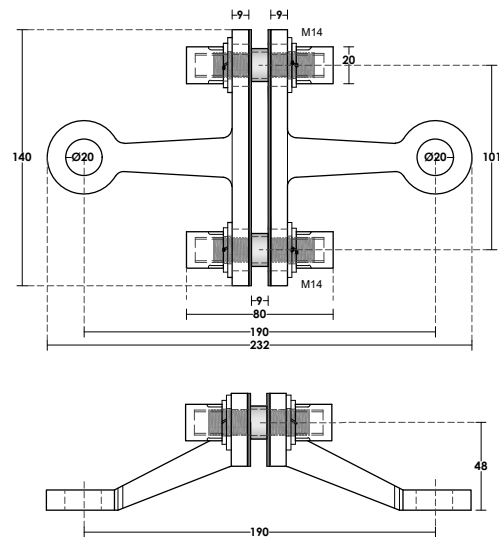

Glass Preparation

PCA-SD05
 Spider Fitting
 150kg | Weight
 10-20mm | Glass Thickness
 Stainless Steel 304 | Material
 Satin | Finish

Glass Preparation

PCA-SD06
 Spider Fitting
 150kg | Weight
 10-20mm | Glass Thickness
 Stainless Steel 304 | Material
 Satin | Finish

SD05

WALL INSTALLATION

SD06

Glass Preparation

**PCA-SD07
Spider Fitting**

150kg | Weight
10-20mm | Glass Thickness
Ø20 | Glass Preparation
Stainless Steel 304 | Material
Satin | Finish

Glass Preparation

**PCA-SD08
Spider Fitting**

150kg | Weight
10-20mm | Glass Thickness
Ø20 | Glass Preparation
Stainless Steel 304 | Material
Satin | Finish

Glass Preparation

**PCA-HN03
Spider Head Fitting**

150kg | Weight
18-30mm | Glass Thickness
Stainless Steel 304 | Material
Satin | Finish

Glass Preparation

**PCA-HN04
Spider Head Fitting**

150kg | Weight
20-30mm | Glass Thickness
Stainless Steel 304 | Material
Satin | Finish

Glass Preparation

**PCA-HN05
Spider Head Fitting**

150kg | Weight
13-27mm | Glass Thickness
Stainless Steel 304 | Material
Satin | Finish