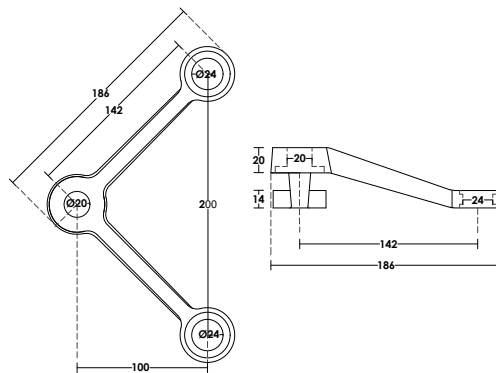

PCA-SD01
Spider Fitting
100kg | Weight
Stainless Steel 304 | Material
Satin | Finish

PCA-SD01A
Spider Fitting
100kg | Weight
Stainless Steel 304 | Material
Satin | Finish

PCA-SD02A
Spider Fitting
100kg | Weight
Stainless Steel 304 | Material
Satin | Finish

Glass Preparation

PCA-SD05
 Spider Fitting
 150kg | Weight
 10-20mm | Glass Thickness
 Stainless Steel 304 | Material
 Satin | Finish

Glass Preparation

PCA-SD06
 Spider Fitting
 150kg | Weight
 10-20mm | Glass Thickness
 Stainless Steel 304 | Material
 Satin | Finish

150kg | Weight
10-20mm | Glass Thickness
Ø20 | Glass Preparation
Stainless Steel 304 | Material
Satin | Finish

Glass Preparation

**PCA-HN03
Spider Head Fitting**

150kg | Weight
18-30mm | Glass Thickness
Stainless Steel 304 | Material
Satin | Finish

Glass Preparation

**PCA-HN04
Spider Head Fitting**

150kg | Weight
20-30mm | Glass Thickness
Stainless Steel 304 | Material
Satin | Finish

Glass Preparation

**PCA-HN05
Spider Head Fitting**

150kg | Weight
13-27mm | Glass Thickness
Stainless Steel 304 | Material
Satin | Finish