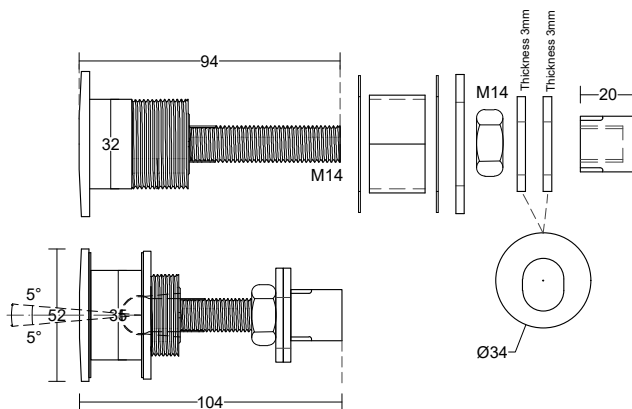

SD05

WALL INSTALLATION

SD06

Glass Preparation

**PCA-SD07
Spider Fitting**

150kg | Weight
10-20mm | Glass Thickness
Ø20 | Glass Preparation
Stainless Steel 304 | Material
Satin | Finish

Glass Preparation

**PCA-SD08
Spider Fitting**

150kg | Weight
10-20mm | Glass Thickness
Ø20 | Glass Preparation
Stainless Steel 304 | Material
Satin | Finish

Glass Preparation

**PCA-HN03
Spider Head Fitting**

150kg | Weight
18-30mm | Glass Thickness
Stainless Steel 304 | Material
Satin | Finish

Glass Preparation

**PCA-HN04
Spider Head Fitting**

150kg | Weight
20-30mm | Glass Thickness
Stainless Steel 304 | Material
Satin | Finish

Glass Preparation

**PCA-HN05
Spider Head Fitting**

150kg | Weight
13-27mm | Glass Thickness
Stainless Steel 304 | Material
Satin | Finish

PCA-SS01
Spider Fitting
 150kg | Weight
 Stainless Steel 304 | Material
 Satin | Finish

PCA-SS02
Spider Screw Fitting
 100kg | Weight
 Stainless Steel 304 | Material
 Satin | Finish

M18