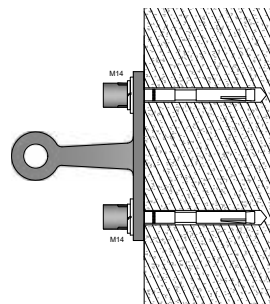

Glass Preparation

PCA-SD05
 Spider Fitting
 150kg | Weight
 10-20mm | Glass Thickness
 Stainless Steel 304 | Material
 Satin | Finish

Glass Preparation

PCA-SD06
 Spider Fitting
 150kg | Weight
 10-20mm | Glass Thickness
 Stainless Steel 304 | Material
 Satin | Finish

SD05

WALL INSTALLATION

SD06

Glass Preparation

**PCA-SD07
Spider Fitting**

150kg | Weight
10-20mm | Glass Thickness
Ø20 | Glass Preparation
Stainless Steel 304 | Material
Satin | Finish

Glass Preparation

**PCA-SD08
Spider Fitting**

150kg | Weight
10-20mm | Glass Thickness
Ø20 | Glass Preparation
Stainless Steel 304 | Material
Satin | Finish

Glass Preparation

**PCA-HN03
Spider Head Fitting**

150kg | Weight
18-30mm | Glass Thickness
Stainless Steel 304 | Material
Satin | Finish

Glass Preparation

**PCA-HN04
Spider Head Fitting**

150kg | Weight
20-30mm | Glass Thickness
Stainless Steel 304 | Material
Satin | Finish

Glass Preparation

**PCA-HN05
Spider Head Fitting**

150kg | Weight
13-27mm | Glass Thickness
Stainless Steel 304 | Material
Satin | Finish