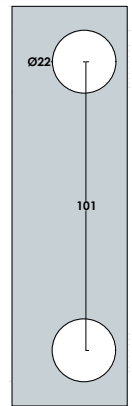

PCA-SD02B
Spider Fitting
100kg | Weight
Stainless Steel 304 | Material
Satin | Finish

PCA-SD03
Threefold Spider Fitting
100kg | Weight
Stainless Steel 304 | Material
Satin | Finish

PCA-SD04
 Fourfold Spider Fitting
 100kg | Weight
 Stainless Steel 304 | Material
 Satin | Finish

Glass Preparation

PCA-SD05
 Spider Fitting
 150kg | Weight
 10-20mm | Glass Thickness
 Stainless Steel 304 | Material
 Satin | Finish

Glass Preparation

PCA-SD06
 Spider Fitting
 150kg | Weight
 10-20mm | Glass Thickness
 Stainless Steel 304 | Material
 Satin | Finish

150kg | Weight
10-20mm | Glass Thickness
Ø20 | Glass Preparation
Stainless Steel 304 | Material
Satin | Finish

Glass Preparation

**PCA-HN03
Spider Head Fitting**

150kg | Weight
18-30mm | Glass Thickness
Stainless Steel 304 | Material
Satin | Finish

Glass Preparation

**PCA-HN04
Spider Head Fitting**

150kg | Weight
20-30mm | Glass Thickness
Stainless Steel 304 | Material
Satin | Finish

Glass Preparation

**PCA-HN05
Spider Head Fitting**

150kg | Weight
13-27mm | Glass Thickness
Stainless Steel 304 | Material
Satin | Finish