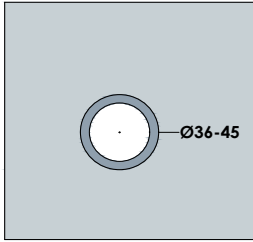

SD05

WALL INSTALLATION

SD06

Glass Preparation

**PCA-SD07
Spider Fitting**

150kg | Weight
10-20mm | Glass Thickness
Ø20 | Glass Preparation
Stainless Steel 304 | Material
Satin | Finish

Glass Preparation

**PCA-SD08
Spider Fitting**

150kg | Weight
10-20mm | Glass Thickness
Ø20 | Glass Preparation
Stainless Steel 304 | Material
Satin | Finish

Glass Preparation

**PCA-HN03
Spider Head Fitting**

150kg | Weight
18-30mm | Glass Thickness
Stainless Steel 304 | Material
Satin | Finish

Glass Preparation

**PCA-HN04
Spider Head Fitting**

150kg | Weight
20-30mm | Glass Thickness
Stainless Steel 304 | Material
Satin | Finish

Glass Preparation

**PCA-HN05
Spider Head Fitting**

150kg | Weight
13-27mm | Glass Thickness
Stainless Steel 304 | Material
Satin | Finish