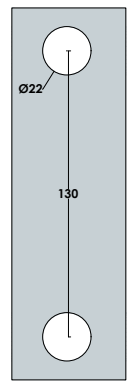

PCA-SD02B
Spider Fitting
100kg | Weight
Stainless Steel 304 | Material
Satin | Finish

PCA-SD03
Threefold Spider Fitting
100kg | Weight
Stainless Steel 304 | Material
Satin | Finish

PCA-SD04
 Fourfold Spider Fitting
 100kg | Weight
 Stainless Steel 304 | Material
 Satin | Finish

Glass Preparation

PCA-SD05
 Spider Fitting
 150kg | Weight
 10-20mm | Glass Thickness
 Stainless Steel 304 | Material
 Satin | Finish

Glass Preparation

PCA-SD06
 Spider Fitting
 150kg | Weight
 10-20mm | Glass Thickness
 Stainless Steel 304 | Material
 Satin | Finish

150kg | Weight
10-20mm | Glass Thickness
Ø20 | Glass Preparation
Stainless Steel 304 | Material
Satin | Finish

Glass Preparation

**PCA-HN03
Spider Head Fitting**

150kg | Weight
18-30mm | Glass Thickness
Stainless Steel 304 | Material
Satin | Finish

Glass Preparation

**PCA-HN04
Spider Head Fitting**

150kg | Weight
20-30mm | Glass Thickness
Stainless Steel 304 | Material
Satin | Finish

Glass Preparation

**PCA-HN05
Spider Head Fitting**

150kg | Weight
13-27mm | Glass Thickness
Stainless Steel 304 | Material
Satin | Finish