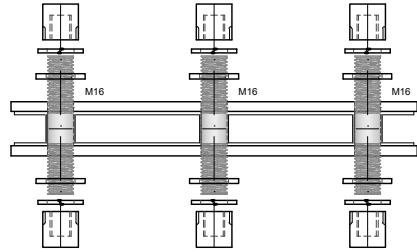

Glass Preparation

PCA-SD05
 Spider Fitting
 150kg | Weight
 10-20mm | Glass Thickness
 Stainless Steel 304 | Material
 Satin | Finish

Glass Preparation

PCA-SD06
 Spider Fitting
 150kg | Weight
 10-20mm | Glass Thickness
 Stainless Steel 304 | Material
 Satin | Finish

SD05

WALL INSTALLATION

SD06

Glass Preparation

**PCA-SD07
Spider Fitting**

150kg | Weight
10-20mm | Glass Thickness
Ø20 | Glass Preparation
Stainless Steel 304 | Material
Satin | Finish

Glass Preparation

**PCA-SD08
Spider Fitting**

150kg | Weight
10-20mm | Glass Thickness
Ø20 | Glass Preparation
Stainless Steel 304 | Material
Satin | Finish

Glass Preparation

**PCA-HN03
Spider Head Fitting**

150kg | Weight
18-30mm | Glass Thickness
Stainless Steel 304 | Material
Satin | Finish

Glass Preparation

**PCA-HN04
Spider Head Fitting**

150kg | Weight
20-30mm | Glass Thickness
Stainless Steel 304 | Material
Satin | Finish

Glass Preparation

**PCA-HN05
Spider Head Fitting**

150kg | Weight
13-27mm | Glass Thickness
Stainless Steel 304 | Material
Satin | Finish