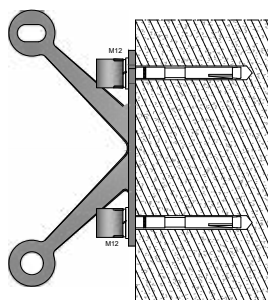

Glass Preparation

PCA-SD05
 Spider Fitting
 150kg | Weight
 10-20mm | Glass Thickness
 Stainless Steel 304 | Material
 Satin | Finish

Glass Preparation

PCA-SD06
 Spider Fitting
 150kg | Weight
 10-20mm | Glass Thickness
 Stainless Steel 304 | Material
 Satin | Finish

SD05

WALL INSTALLATION

SD06

Glass Preparation

**PCA-SD07
Spider Fitting**

150kg | Weight
10-20mm | Glass Thickness
Ø20 | Glass Preparation
Stainless Steel 304 | Material
Satin | Finish

Glass Preparation

**PCA-SD08
Spider Fitting**

150kg | Weight
10-20mm | Glass Thickness
Ø20 | Glass Preparation
Stainless Steel 304 | Material
Satin | Finish

Glass Preparation

**PCA-HN03
Spider Head Fitting**

150kg | Weight
18-30mm | Glass Thickness
Stainless Steel 304 | Material
Satin | Finish

Glass Preparation

**PCA-HN04
Spider Head Fitting**

150kg | Weight
20-30mm | Glass Thickness
Stainless Steel 304 | Material
Satin | Finish

Glass Preparation

**PCA-HN05
Spider Head Fitting**

150kg | Weight
13-27mm | Glass Thickness
Stainless Steel 304 | Material
Satin | Finish