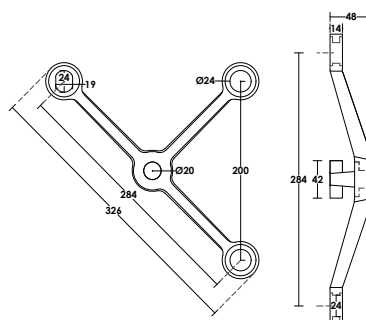

PCA-SD03
Threefold Spider Fitting
100kg | Weight
Stainless Steel 304 | Material
Satin | Finish