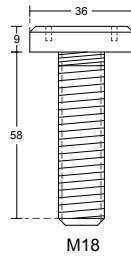

SD05

WALL INSTALLATION

SD06

Glass Preparation

**PCA-SD07
Spider Fitting**

150kg | Weight
10-20mm | Glass Thickness
Ø20 | Glass Preparation
Stainless Steel 304 | Material
Satin | Finish

Glass Preparation

**PCA-SD08
Spider Fitting**

150kg | Weight
10-20mm | Glass Thickness
Ø20 | Glass Preparation
Stainless Steel 304 | Material
Satin | Finish

Glass Preparation

**PCA-HN03
Spider Head Fitting**

150kg | Weight
18-30mm | Glass Thickness
Stainless Steel 304 | Material
Satin | Finish

Glass Preparation

**PCA-HN04
Spider Head Fitting**

150kg | Weight
20-30mm | Glass Thickness
Stainless Steel 304 | Material
Satin | Finish

Glass Preparation

**PCA-HN05
Spider Head Fitting**

150kg | Weight
13-27mm | Glass Thickness
Stainless Steel 304 | Material
Satin | Finish

PCA-SS01
Spider Fitting
 150kg | Weight
 Stainless Steel 304 | Material
 Satin | Finish

PCA-SS02
Spider Screw Fitting
 100kg | Weight
 Stainless Steel 304 | Material
 Satin | Finish

M18