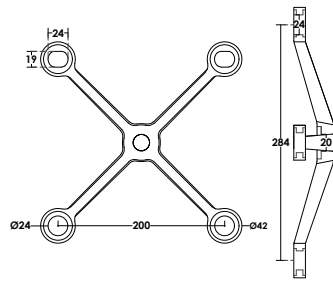

PCA-SD04
Fourfold Spider Fitting
100kg | Weight
Stainless Steel 304 | Material
Satin | Finish