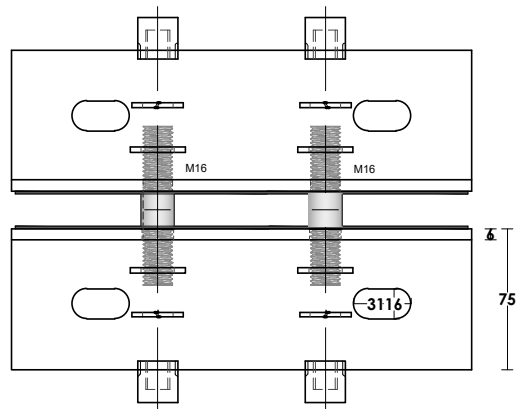

SD05

WALL INSTALLATION

SD06

Glass Preparation

**PCA-SD07
Spider Fitting**

150kg | Weight
10-20mm | Glass Thickness
Ø20 | Glass Preparation
Stainless Steel 304 | Material
Satin | Finish

Glass Preparation

**PCA-SD08
Spider Fitting**

150kg | Weight
10-20mm | Glass Thickness
Ø20 | Glass Preparation
Stainless Steel 304 | Material
Satin | Finish

Glass Preparation

**PCA-HN03
Spider Head Fitting**

150kg | Weight
18-30mm | Glass Thickness
Stainless Steel 304 | Material
Satin | Finish

Glass Preparation

**PCA-HN04
Spider Head Fitting**

150kg | Weight
20-30mm | Glass Thickness
Stainless Steel 304 | Material
Satin | Finish

Glass Preparation

**PCA-HN05
Spider Head Fitting**

150kg | Weight
13-27mm | Glass Thickness
Stainless Steel 304 | Material
Satin | Finish

PCA-SS01
Spider Fitting
 150kg | Weight
 Stainless Steel 304 | Material
 Satin | Finish

PCA-SS02
Spider Screw Fitting
 100kg | Weight
 Stainless Steel 304 | Material
 Satin | Finish

M18