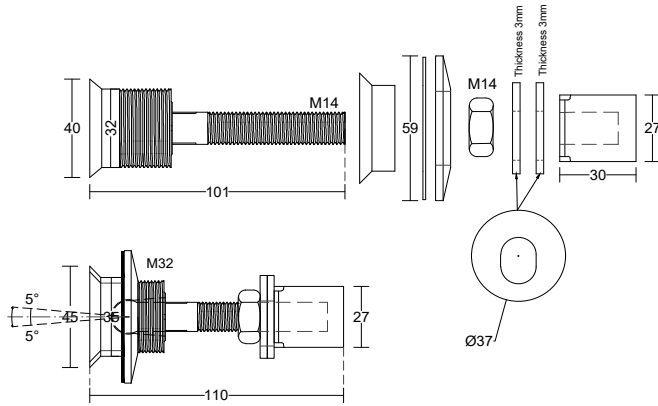

Glass Preparation

PCA-SD05
 Spider Fitting
 150kg | Weight
 10-20mm | Glass Thickness
 Stainless Steel 304 | Material
 Satin | Finish

Glass Preparation

PCA-SD06
 Spider Fitting
 150kg | Weight
 10-20mm | Glass Thickness
 Stainless Steel 304 | Material
 Satin | Finish

SD05

WALL INSTALLATION

SD06

Glass Preparation

**PCA-SD07
Spider Fitting**

150kg | Weight
10-20mm | Glass Thickness
Ø20 | Glass Preparation
Stainless Steel 304 | Material
Satin | Finish

Glass Preparation

**PCA-SD08
Spider Fitting**

150kg | Weight
10-20mm | Glass Thickness
Ø20 | Glass Preparation
Stainless Steel 304 | Material
Satin | Finish

Glass Preparation

**PCA-HN03
Spider Head Fitting**

150kg | Weight
18-30mm | Glass Thickness
Stainless Steel 304 | Material
Satin | Finish

Glass Preparation

**PCA-HN04
Spider Head Fitting**

150kg | Weight
20-30mm | Glass Thickness
Stainless Steel 304 | Material
Satin | Finish

Glass Preparation

**PCA-HN05
Spider Head Fitting**

150kg | Weight
13-27mm | Glass Thickness
Stainless Steel 304 | Material
Satin | Finish