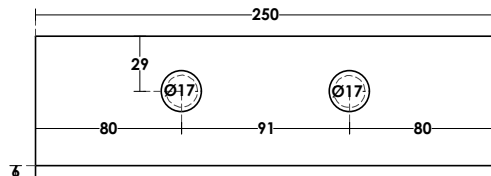

SD05

WALL INSTALLATION

SD06

Glass Preparation

**PCA-SD07
Spider Fitting**

150kg | Weight
10-20mm | Glass Thickness
Ø20 | Glass Preparation
Stainless Steel 304 | Material
Satin | Finish

Glass Preparation

**PCA-SD08
Spider Fitting**

150kg | Weight
10-20mm | Glass Thickness
Ø20 | Glass Preparation
Stainless Steel 304 | Material
Satin | Finish

Glass Preparation

**PCA-HN03
Spider Head Fitting**

150kg | Weight
18-30mm | Glass Thickness
Stainless Steel 304 | Material
Satin | Finish

Glass Preparation

**PCA-HN04
Spider Head Fitting**

150kg | Weight
20-30mm | Glass Thickness
Stainless Steel 304 | Material
Satin | Finish

Glass Preparation

**PCA-HN05
Spider Head Fitting**

150kg | Weight
13-27mm | Glass Thickness
Stainless Steel 304 | Material
Satin | Finish