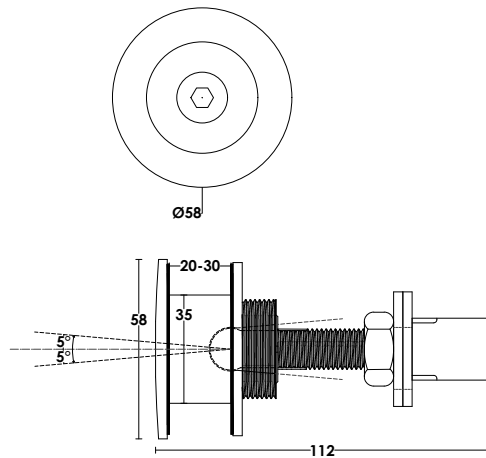

SD05

WALL INSTALLATION

SD06

Glass Preparation

**PCA-SD07
Spider Fitting**

150kg | Weight
10-20mm | Glass Thickness
Ø20 | Glass Preparation
Stainless Steel 304 | Material
Satin | Finish

Glass Preparation

**PCA-SD08
Spider Fitting**

150kg | Weight
10-20mm | Glass Thickness
Ø20 | Glass Preparation
Stainless Steel 304 | Material
Satin | Finish

Glass Preparation

**PCA-HN03
Spider Head Fitting**

150kg | Weight
18-30mm | Glass Thickness
Stainless Steel 304 | Material
Satin | Finish

Glass Preparation

**PCA-HN04
Spider Head Fitting**

150kg | Weight
20-30mm | Glass Thickness
Stainless Steel 304 | Material
Satin | Finish

Glass Preparation

**PCA-HN05
Spider Head Fitting**

150kg | Weight
13-27mm | Glass Thickness
Stainless Steel 304 | Material
Satin | Finish

PCA-SS01
Spider Fitting
 150kg | Weight
 Stainless Steel 304 | Material
 Satin | Finish

PCA-SS02
Spider Screw Fitting
 100kg | Weight
 Stainless Steel 304 | Material
 Satin | Finish

M18