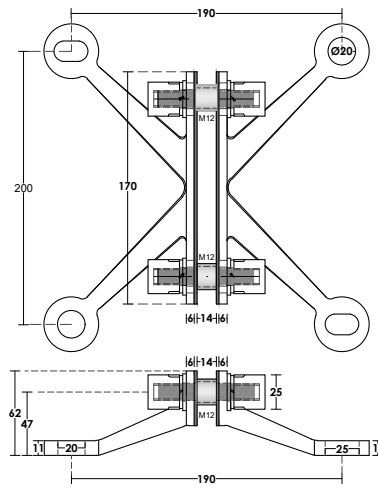

Glass Preparation

PCA-SD05
 Spider Fitting
 150kg | Weight
 10-20mm | Glass Thickness
 Stainless Steel 304 | Material
 Satin | Finish

Glass Preparation

PCA-SD06
 Spider Fitting
 150kg | Weight
 10-20mm | Glass Thickness
 Stainless Steel 304 | Material
 Satin | Finish

SD05

WALL INSTALLATION

SD06

Glass Preparation

**PCA-SD07
Spider Fitting**

150kg | Weight
10-20mm | Glass Thickness
Ø20 | Glass Preparation
Stainless Steel 304 | Material
Satin | Finish

Glass Preparation

**PCA-SD08
Spider Fitting**

150kg | Weight
10-20mm | Glass Thickness
Ø20 | Glass Preparation
Stainless Steel 304 | Material
Satin | Finish

Glass Preparation

**PCA-HN03
Spider Head Fitting**

150kg | Weight
18-30mm | Glass Thickness
Stainless Steel 304 | Material
Satin | Finish

Glass Preparation

**PCA-HN04
Spider Head Fitting**

150kg | Weight
20-30mm | Glass Thickness
Stainless Steel 304 | Material
Satin | Finish

Glass Preparation

**PCA-HN05
Spider Head Fitting**

150kg | Weight
13-27mm | Glass Thickness
Stainless Steel 304 | Material
Satin | Finish