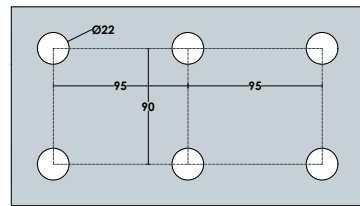

SD05

WALL INSTALLATION

SD06

Glass Preparation

**PCA-SD07
Spider Fitting**

150kg | Weight
10-20mm | Glass Thickness
Ø20 | Glass Preparation
Stainless Steel 304 | Material
Satin | Finish

Glass Preparation

**PCA-SD08
Spider Fitting**

150kg | Weight
10-20mm | Glass Thickness
Ø20 | Glass Preparation
Stainless Steel 304 | Material
Satin | Finish

Glass Preparation

**PCA-HN03
Spider Head Fitting**

150kg | Weight
18-30mm | Glass Thickness
Stainless Steel 304 | Material
Satin | Finish

Glass Preparation

**PCA-HN04
Spider Head Fitting**

150kg | Weight
20-30mm | Glass Thickness
Stainless Steel 304 | Material
Satin | Finish

Glass Preparation

**PCA-HN05
Spider Head Fitting**

150kg | Weight
13-27mm | Glass Thickness
Stainless Steel 304 | Material
Satin | Finish