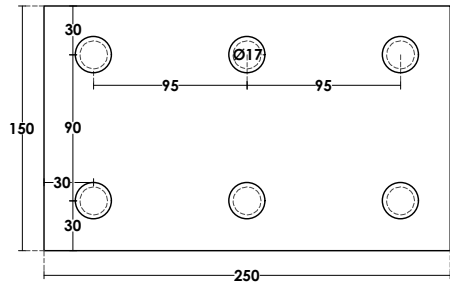

Glass Preparation

PCA-SD05
 Spider Fitting
 150kg | Weight
 10-20mm | Glass Thickness
 Stainless Steel 304 | Material
 Satin | Finish

Glass Preparation

PCA-SD06
 Spider Fitting
 150kg | Weight
 10-20mm | Glass Thickness
 Stainless Steel 304 | Material
 Satin | Finish

SD05

WALL INSTALLATION

SD06

Glass Preparation

**PCA-SD07
Spider Fitting**

150kg | Weight
10-20mm | Glass Thickness
Ø20 | Glass Preparation
Stainless Steel 304 | Material
Satin | Finish

Glass Preparation

**PCA-SD08
Spider Fitting**

150kg | Weight
10-20mm | Glass Thickness
Ø20 | Glass Preparation
Stainless Steel 304 | Material
Satin | Finish

Glass Preparation

**PCA-HN03
Spider Head Fitting**

150kg | Weight
18-30mm | Glass Thickness
Stainless Steel 304 | Material
Satin | Finish

Glass Preparation

**PCA-HN04
Spider Head Fitting**

150kg | Weight
20-30mm | Glass Thickness
Stainless Steel 304 | Material
Satin | Finish

Glass Preparation

**PCA-HN05
Spider Head Fitting**

150kg | Weight
13-27mm | Glass Thickness
Stainless Steel 304 | Material
Satin | Finish