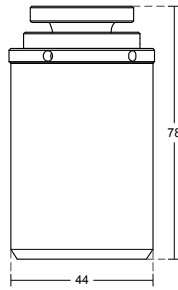

PCA-SS02
Spider Screw Fitting
100kg | Weight
Stainless Steel 304 | Material
Satin | Finish