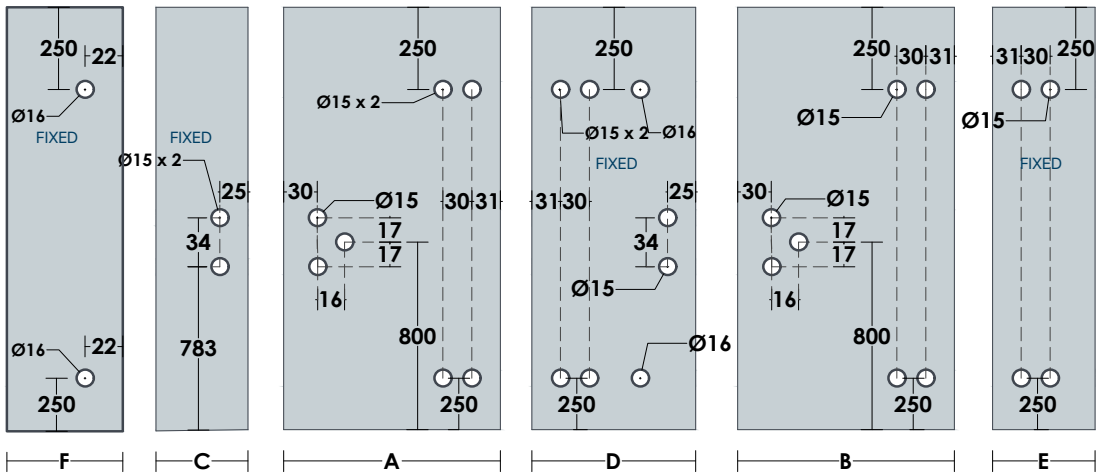

2 x GC35

2 x S21

2 x S19

ST9 PARTITIONS

GLASS PREPARATION

Installation with **SH46** Hinge

TOP VIEW DETAIL