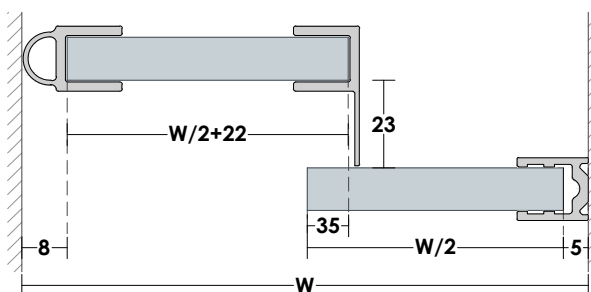

1 x S06

1 x FG06

1 x DK08
(Optional)

SX01 CABIN

•OPTIONAL **U** GG15,GG14,GG19 for **8mm** Glass Thickness

OPTIONAL KNOBS ► 74 - 75

GLASS PREPARATION

TOP VIEW DETAIL