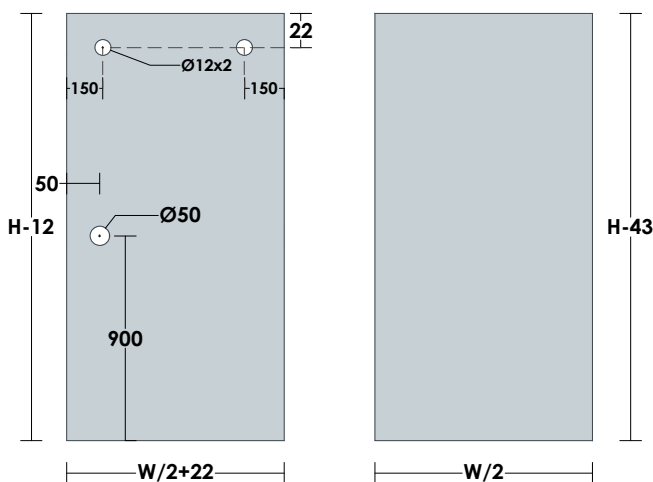

1 x S06

1 x FG06

1 x DK08
(Optional)

SX01 CABIN

•OPTIONAL **U** GG15,GG14,GG19 for **8mm** Glass Thickness

OPTIONAL KNOBS ► 74 - 75

GLASS PREPARATION

TOP VIEW DETAIL