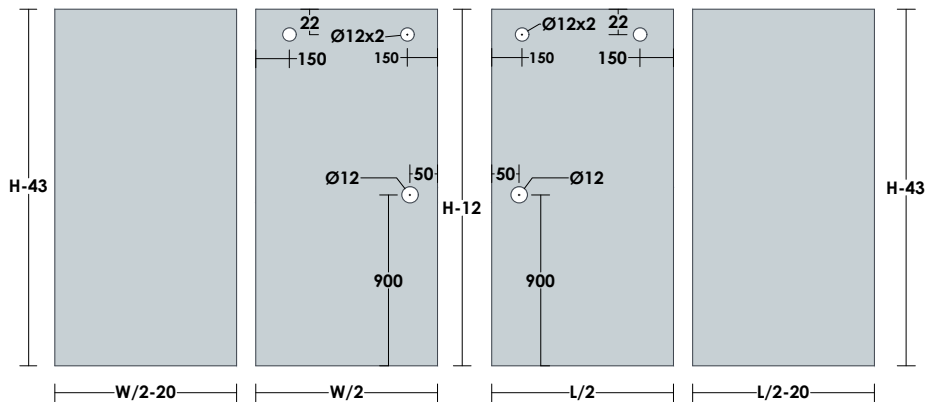

GLASS PREPARATION

TOP VIEW DETAIL