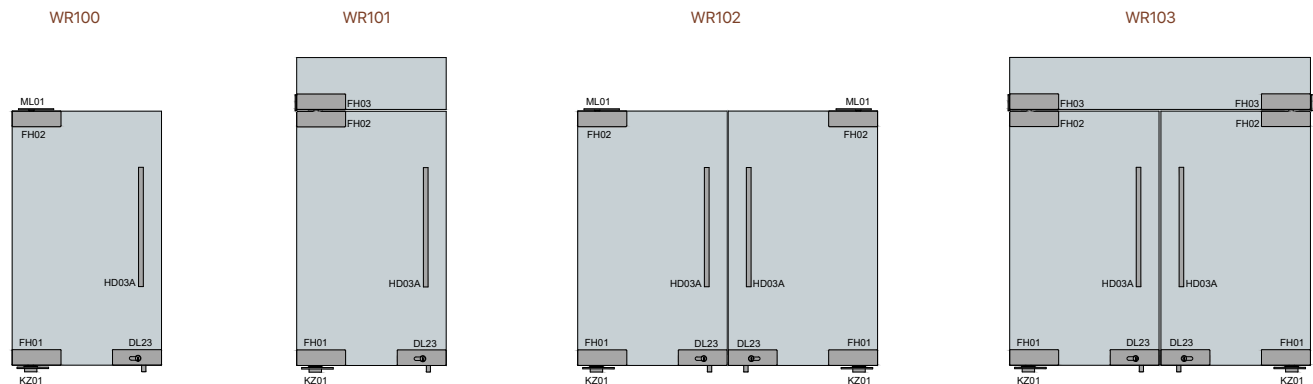

TYPES

FAÇADES

DESCRIPTION:
 -Material SS304 Satin
 -Fit for 10 - 12mm tempered glass