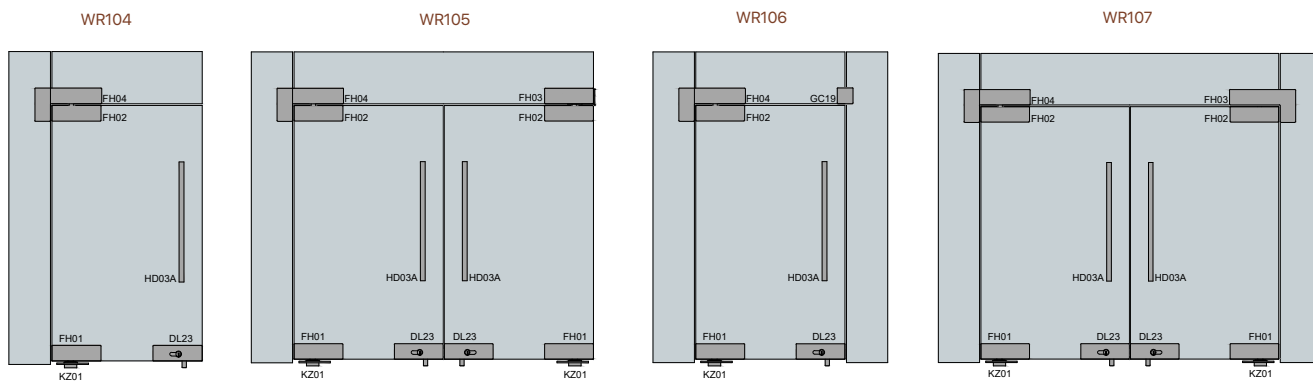

TYPES

FAÇADES

DESCRIPTION:
 -Material SS304 Satin
 -Fit for 10 - 12mm tempered glass