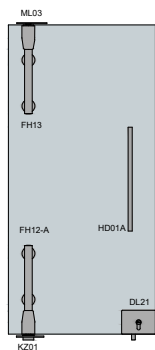

TYPES

FAÇADES

WS100