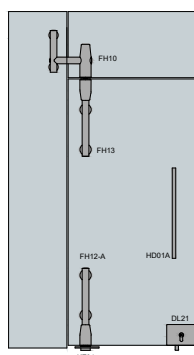

TYPES

FAÇADES

WS104

ML03

KZ01

DESCRIPTION:
-Material SS304 Satin
-Fit for 10 - 12mm tempered glass