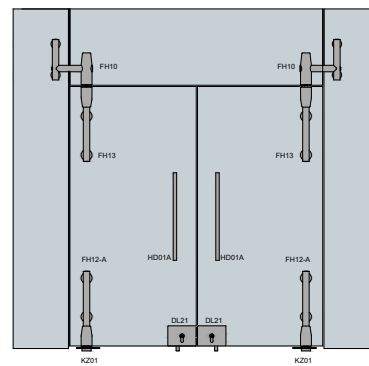

WS107

ML03

KZ01

DESCRIPTION:
-Material SS304 Satin
-Fit for 10 - 12mm tempered glass