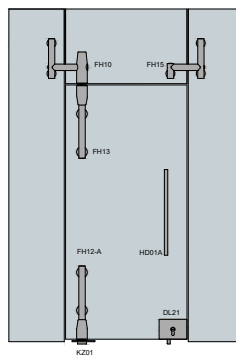

TYPES

FAÇADES

WS106

ML03

KZ01

DESCRIPTION:
-Material SS304 Satin
-Fit for 10 - 12mm tempered glass