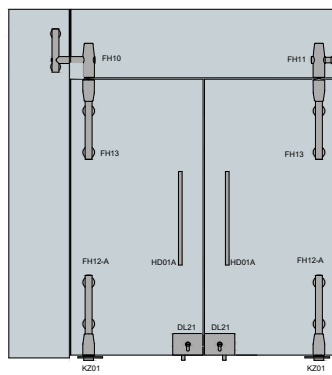

TYPES

FAÇADES

WS100

WS101

WS102

WS103

WS104

WS105

FH10

FH15

HD01A
(Optional)

DESCRIPTION:
-Material SS304 Satin
-Fit for 10 - 12mm tempered glass