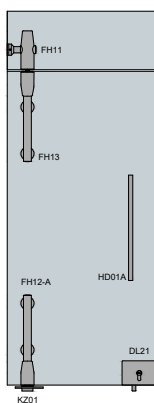

TYPES

FAÇADES

WS101

ML03

KZ01

DESCRIPTION:
-Material SS304 Satin
-Fit for 10 - 12mm tempered glass