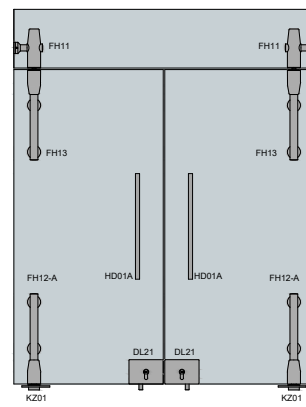

TYPES

FAÇADES

WS100

WS101

WS102

WS103

WS104

WS105

FH10

FH15

HD01A
(Optional)

DESCRIPTION:
-Material SS304 Satin
-Fit for 10 - 12mm tempered glass