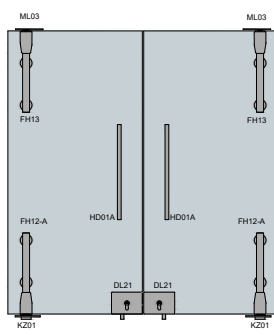

TYPES

FAÇADES

WS100

WS101

WS102

WS103

WS104

WS105

FH10

FH15

HD01A
(Optional)

DESCRIPTION:
-Material SS304 Satin
-Fit for 10 - 12mm tempered glass